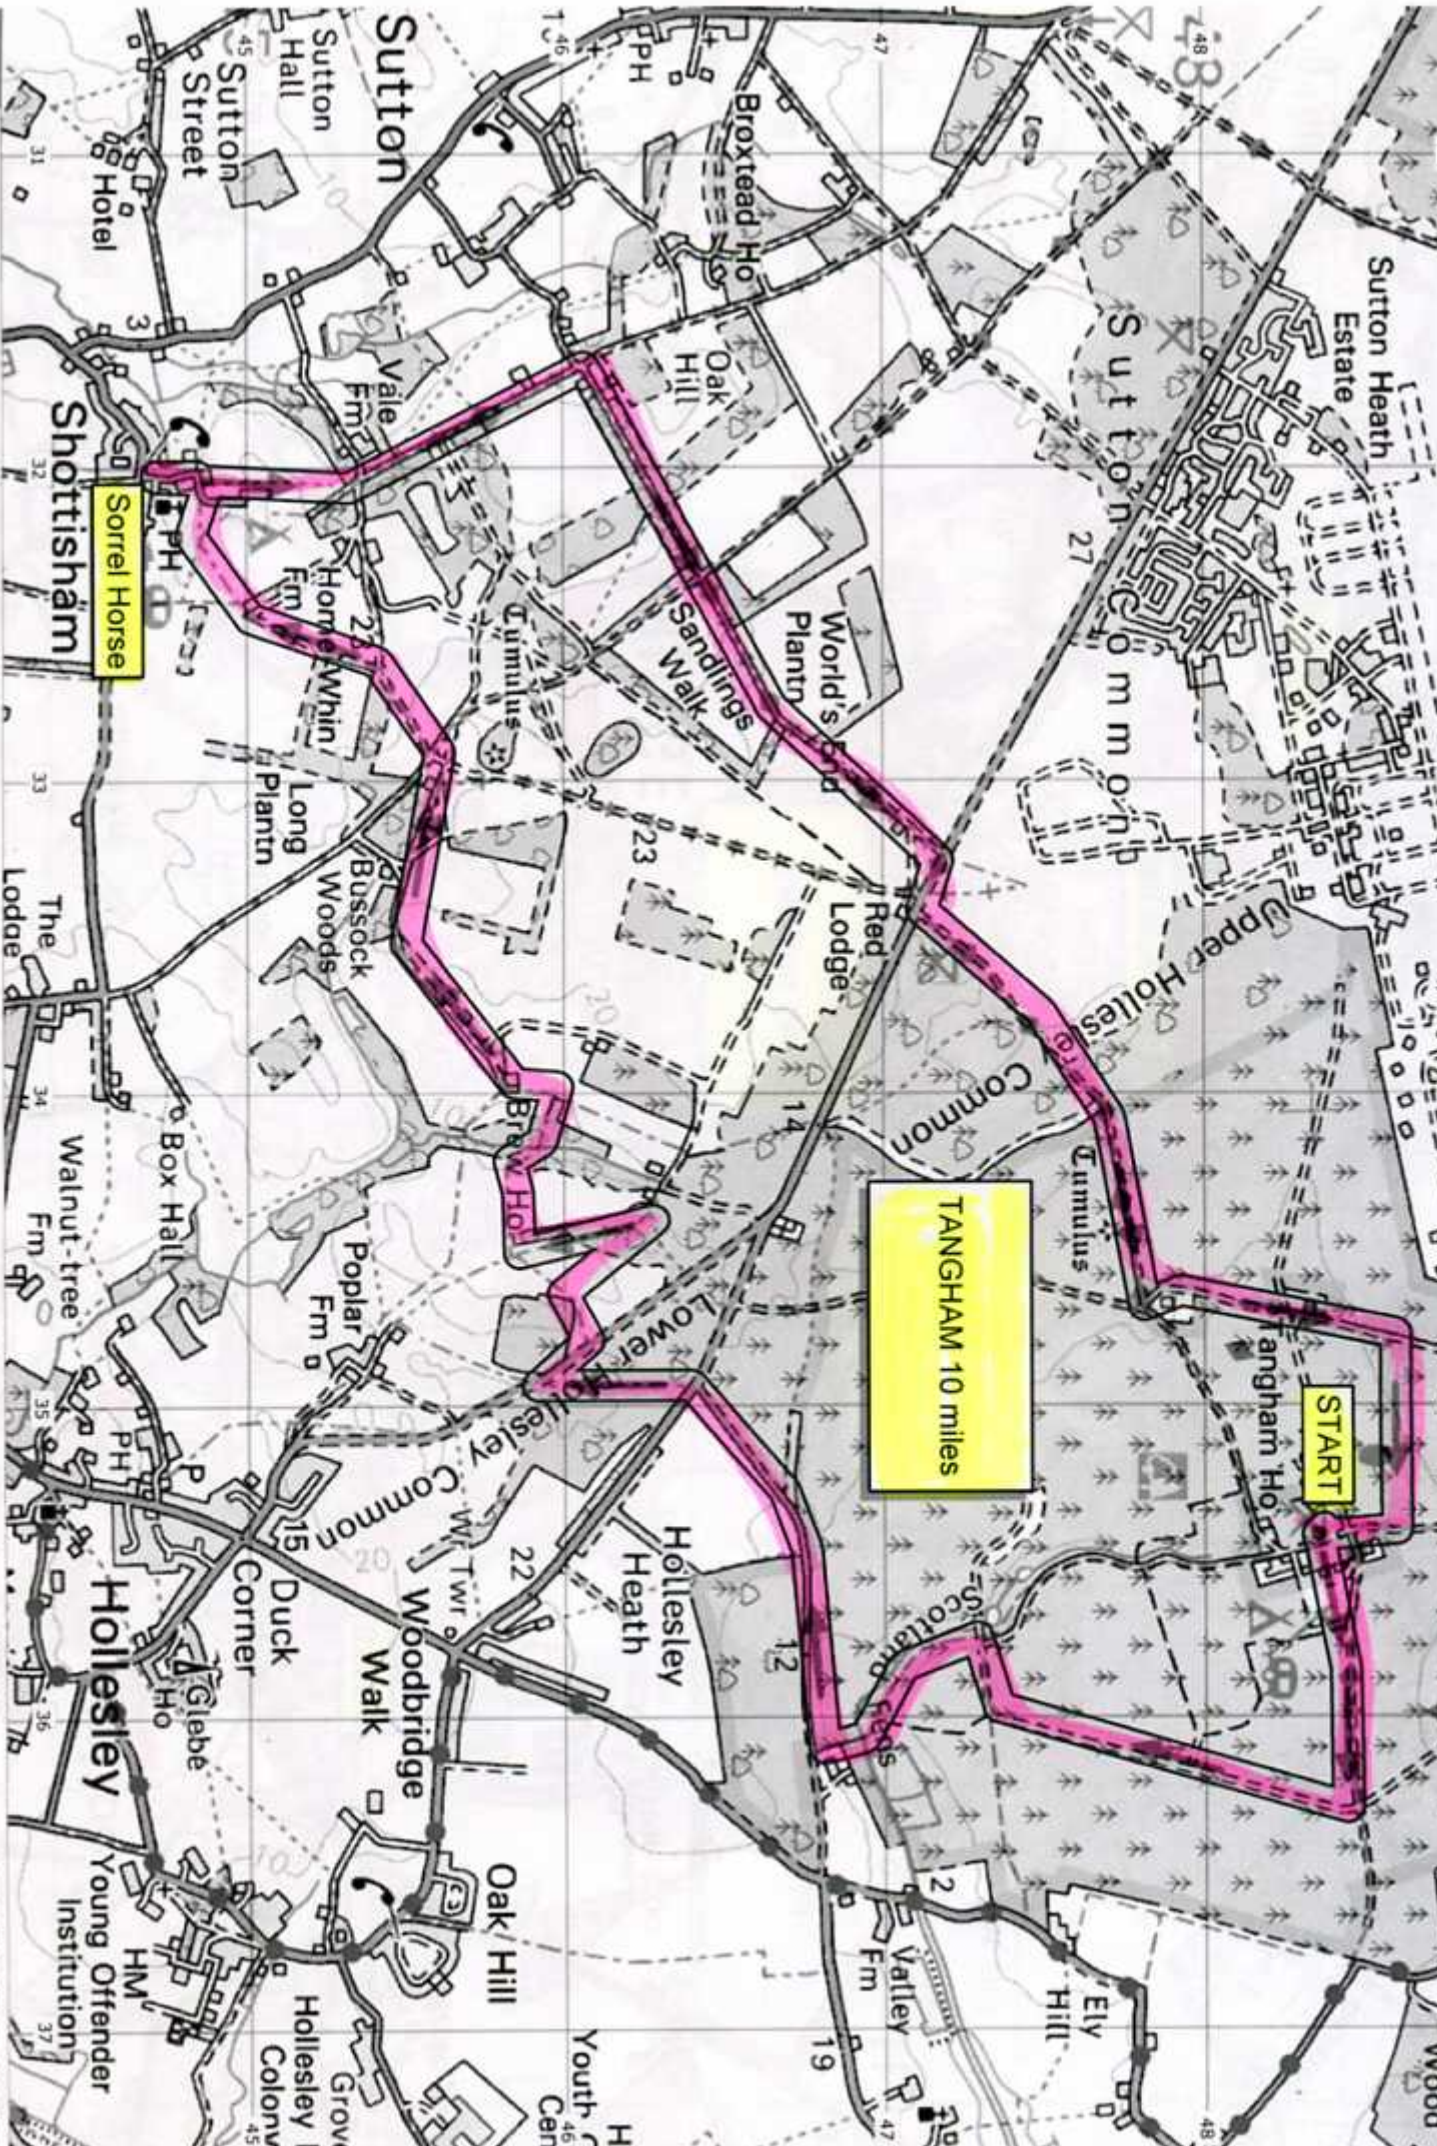

For more information see www.tracklogix.co.uk

START

Seawall Ore Bit 10 miles

Jolly Sailor

WOODRIDGE

Seckford Ten

Not at high tide

Pub pause

START

Shottley 10.4

START

Pause

VEHICLE FERRY FROM
HARWICH INTERNATIONAL PORT TO
ESBJERG
19 hours

PH
Ship?

Plough & Sail

Tunstall Loop 10.5 miles