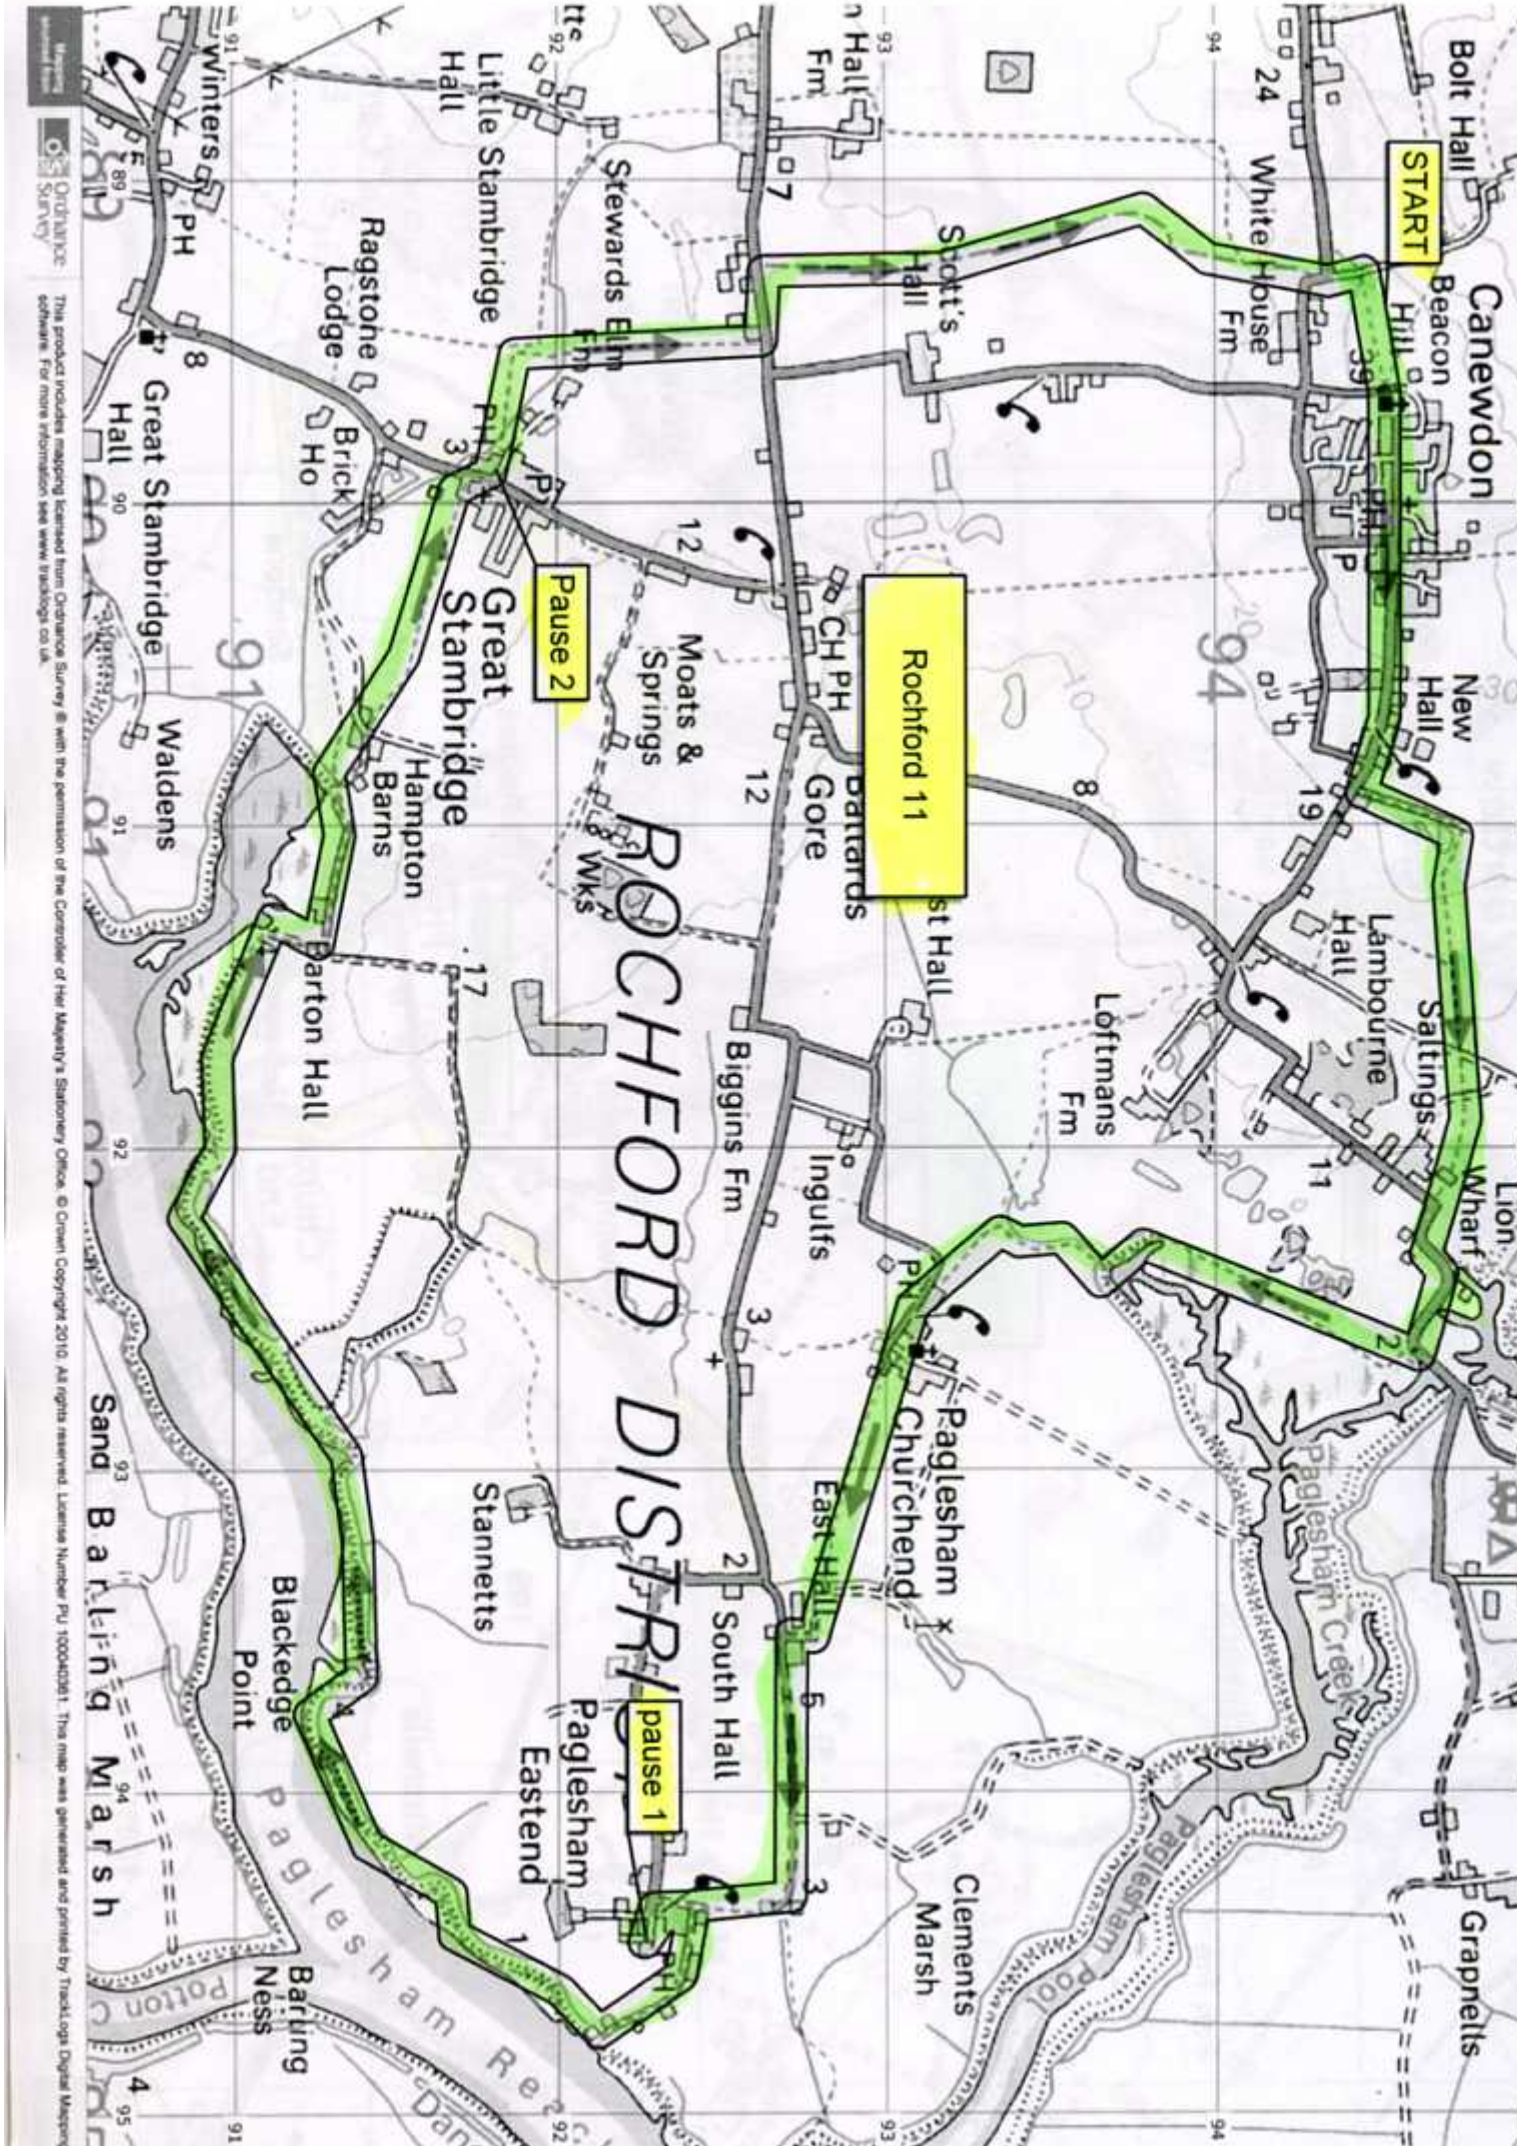

Ordnance Survey

For more information see www.tracklogix.co.uk