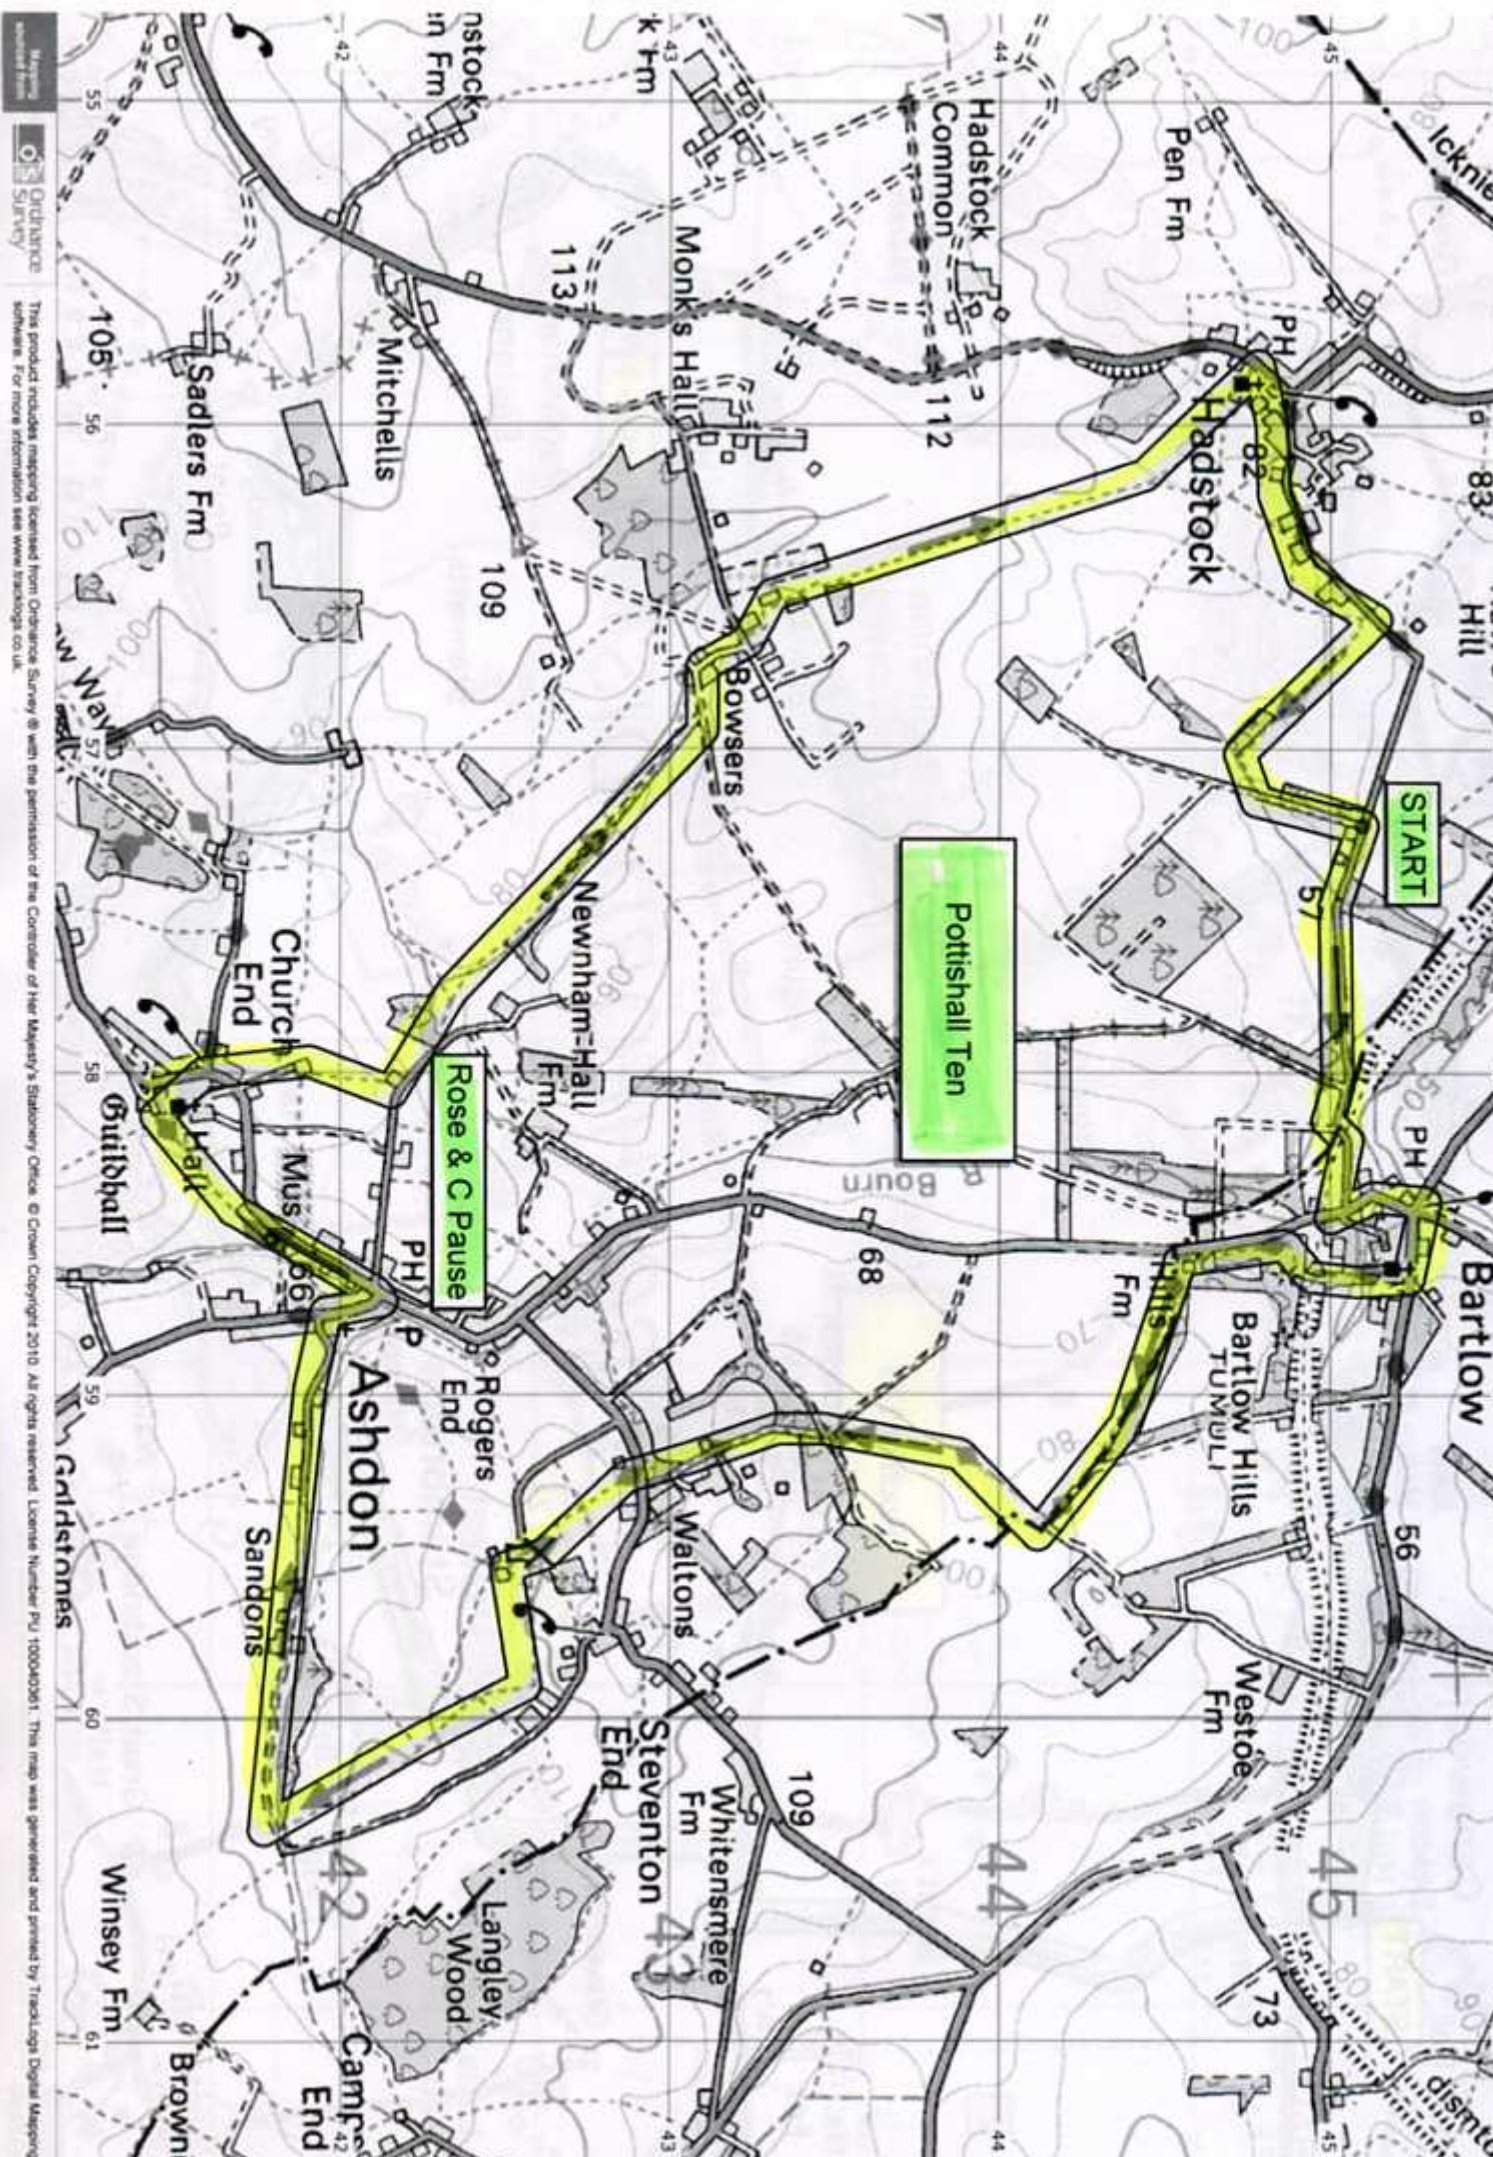

This product includes mapping licensed from Ordnance Survey with the permission of the Controller of Her Majesty's Stationery Office. © Crown Copyright 2010. All rights reserved. License Number: PU 100040261. This map was generated and printed by Tracklogs Digital Mapping.

For more information see www.tracklogix.co.uk

START

Seawall Ore Bit 10 miles

Jolly Sailor

WOODRIDGE

Seckford Ten

Not at high tide

Pub pause

START

Shottley 10.4

START

Pause

VEHICLE FERRY FROM
HARWICH INTERNATIONAL PORT TO
ESBJERG
19 hours

PH
Ship?

Plough & Sail

Tunstall Loop 10.5 miles