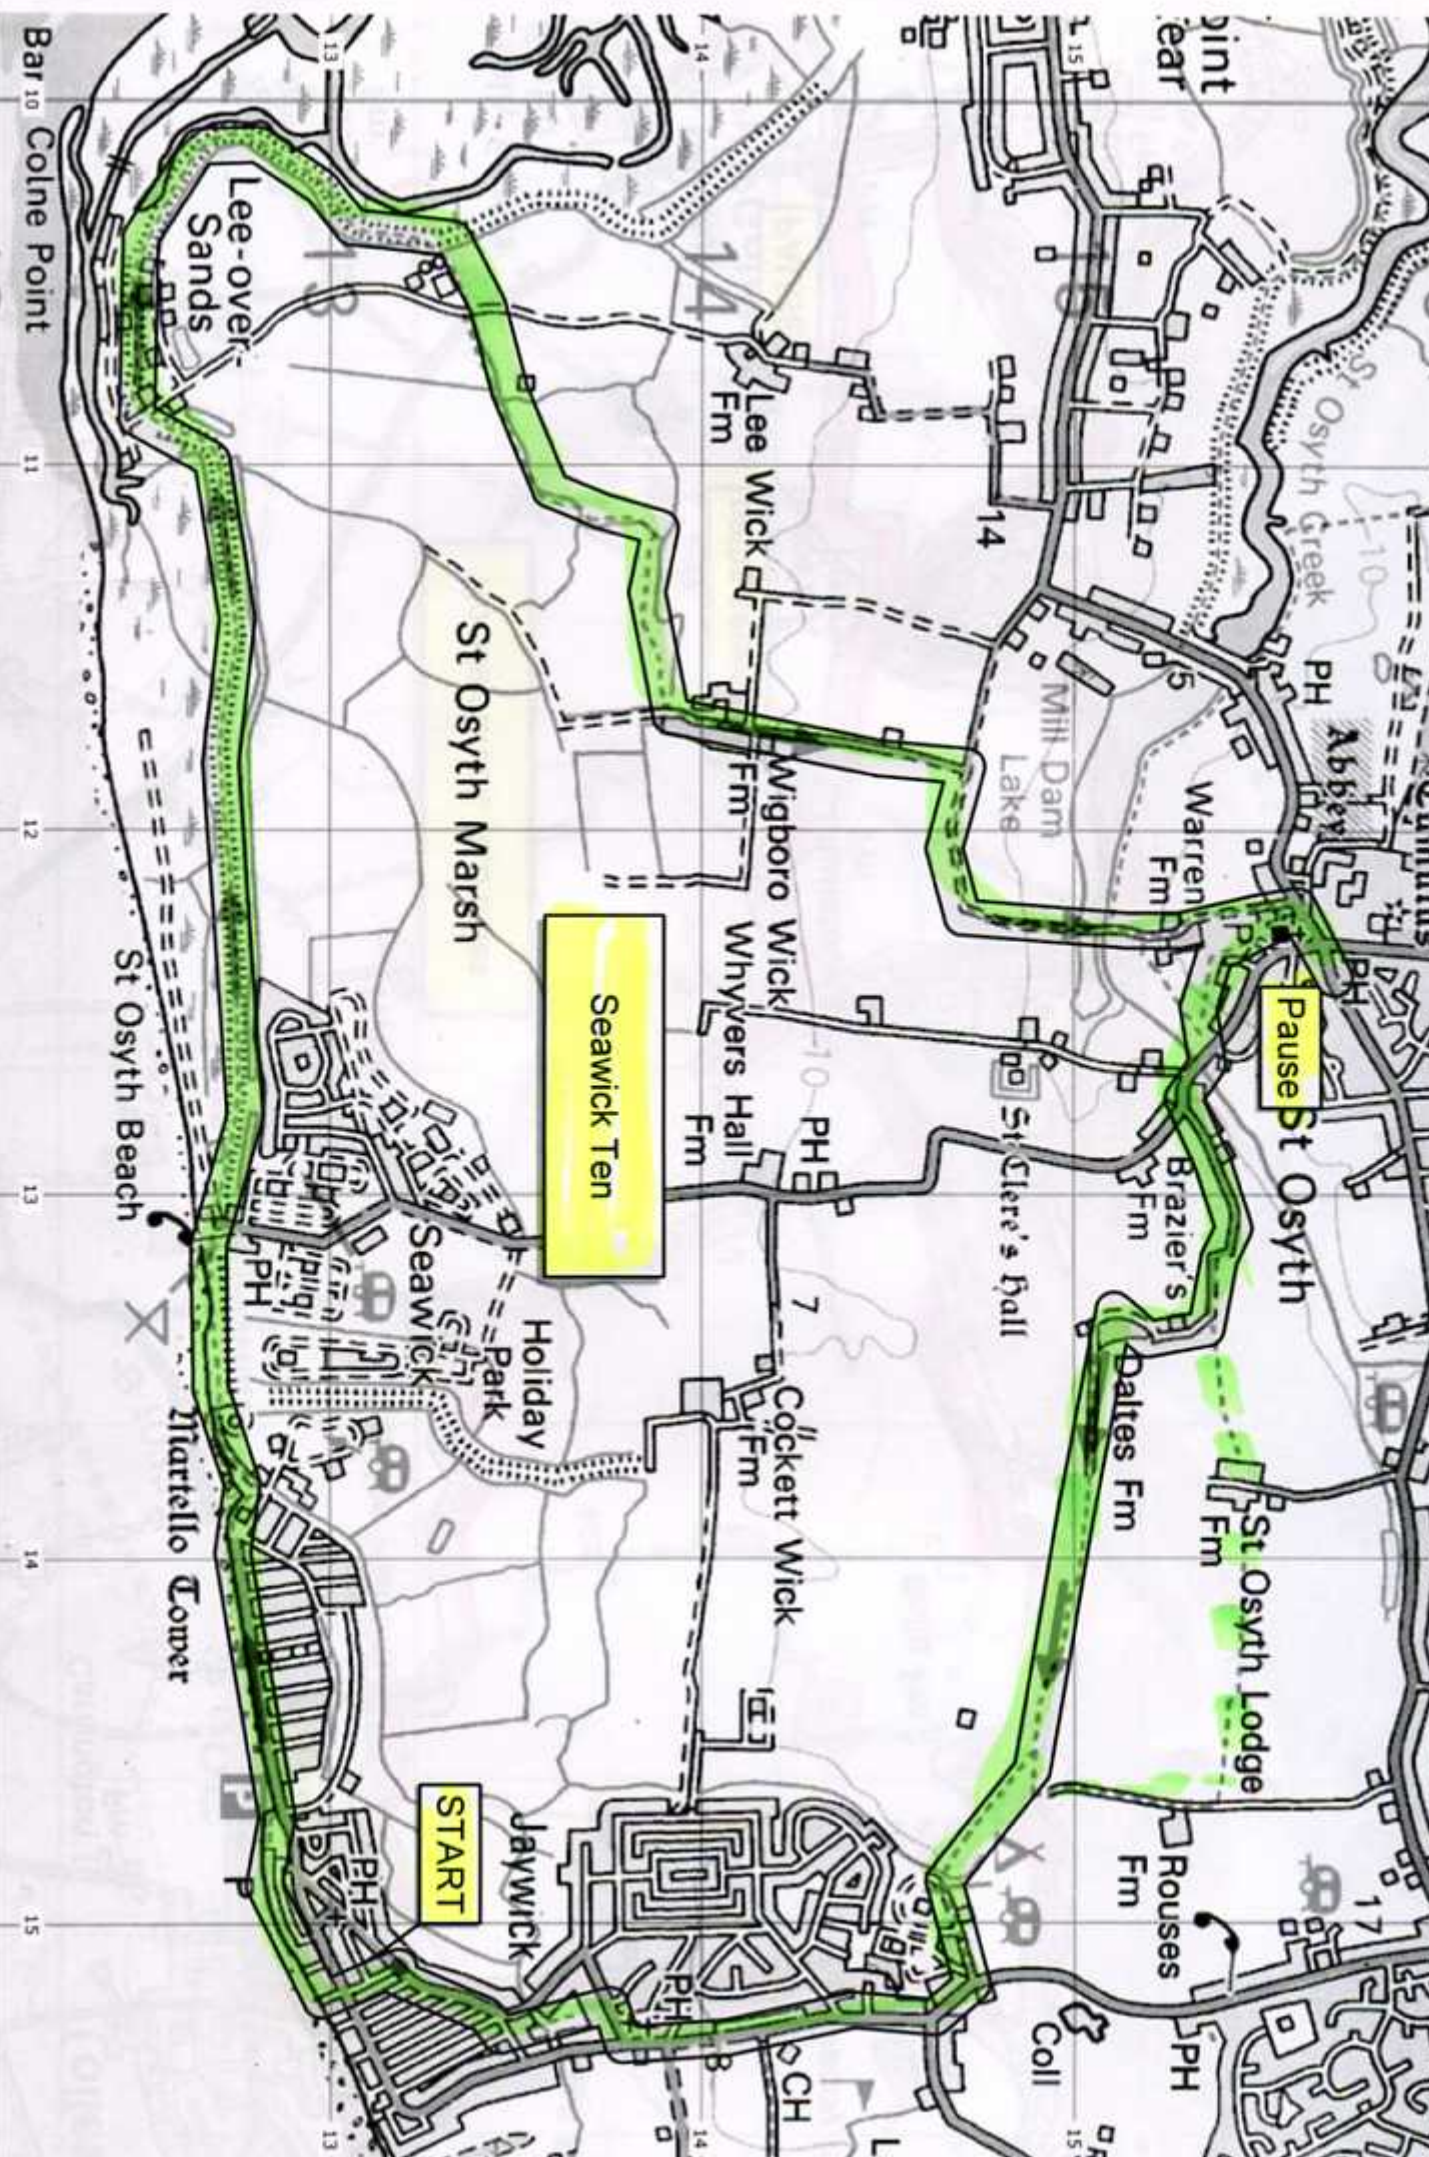

This product includes mapping licensed from Ordnance Survey with the permission of the Controller of Her Majesty's Stationery Office. © Crown Copyright 2010. All rights reserved. License Number: PU 100040261. This map was generated and printed by Tracklogs Digital Mapping.

Ordnance Survey

This product includes mapping licensed from Ordnance Survey with the permission of the Controller of Her Majesty's Stationery Office. © Crown Copyright 2010. All rights reserved. License Number PU 10004261. This map was generated and printed by Tracklogix Digital Mapping.

For more information see www.tracklogix.co.uk

START

Seawall Ore Bit 10 miles

Jolly Sailor

WOODRIDGE

Seckford Ten

Not at high tide

Pub pause

START

Shottley 10.4

START

Pause

VEHICLE FERRY FROM
HARWICH INTERNATIONAL PORT TO
ESBJERG
19 hours

PH
Ship?

Plough & Sail

Tunstall Loop 10.5 miles