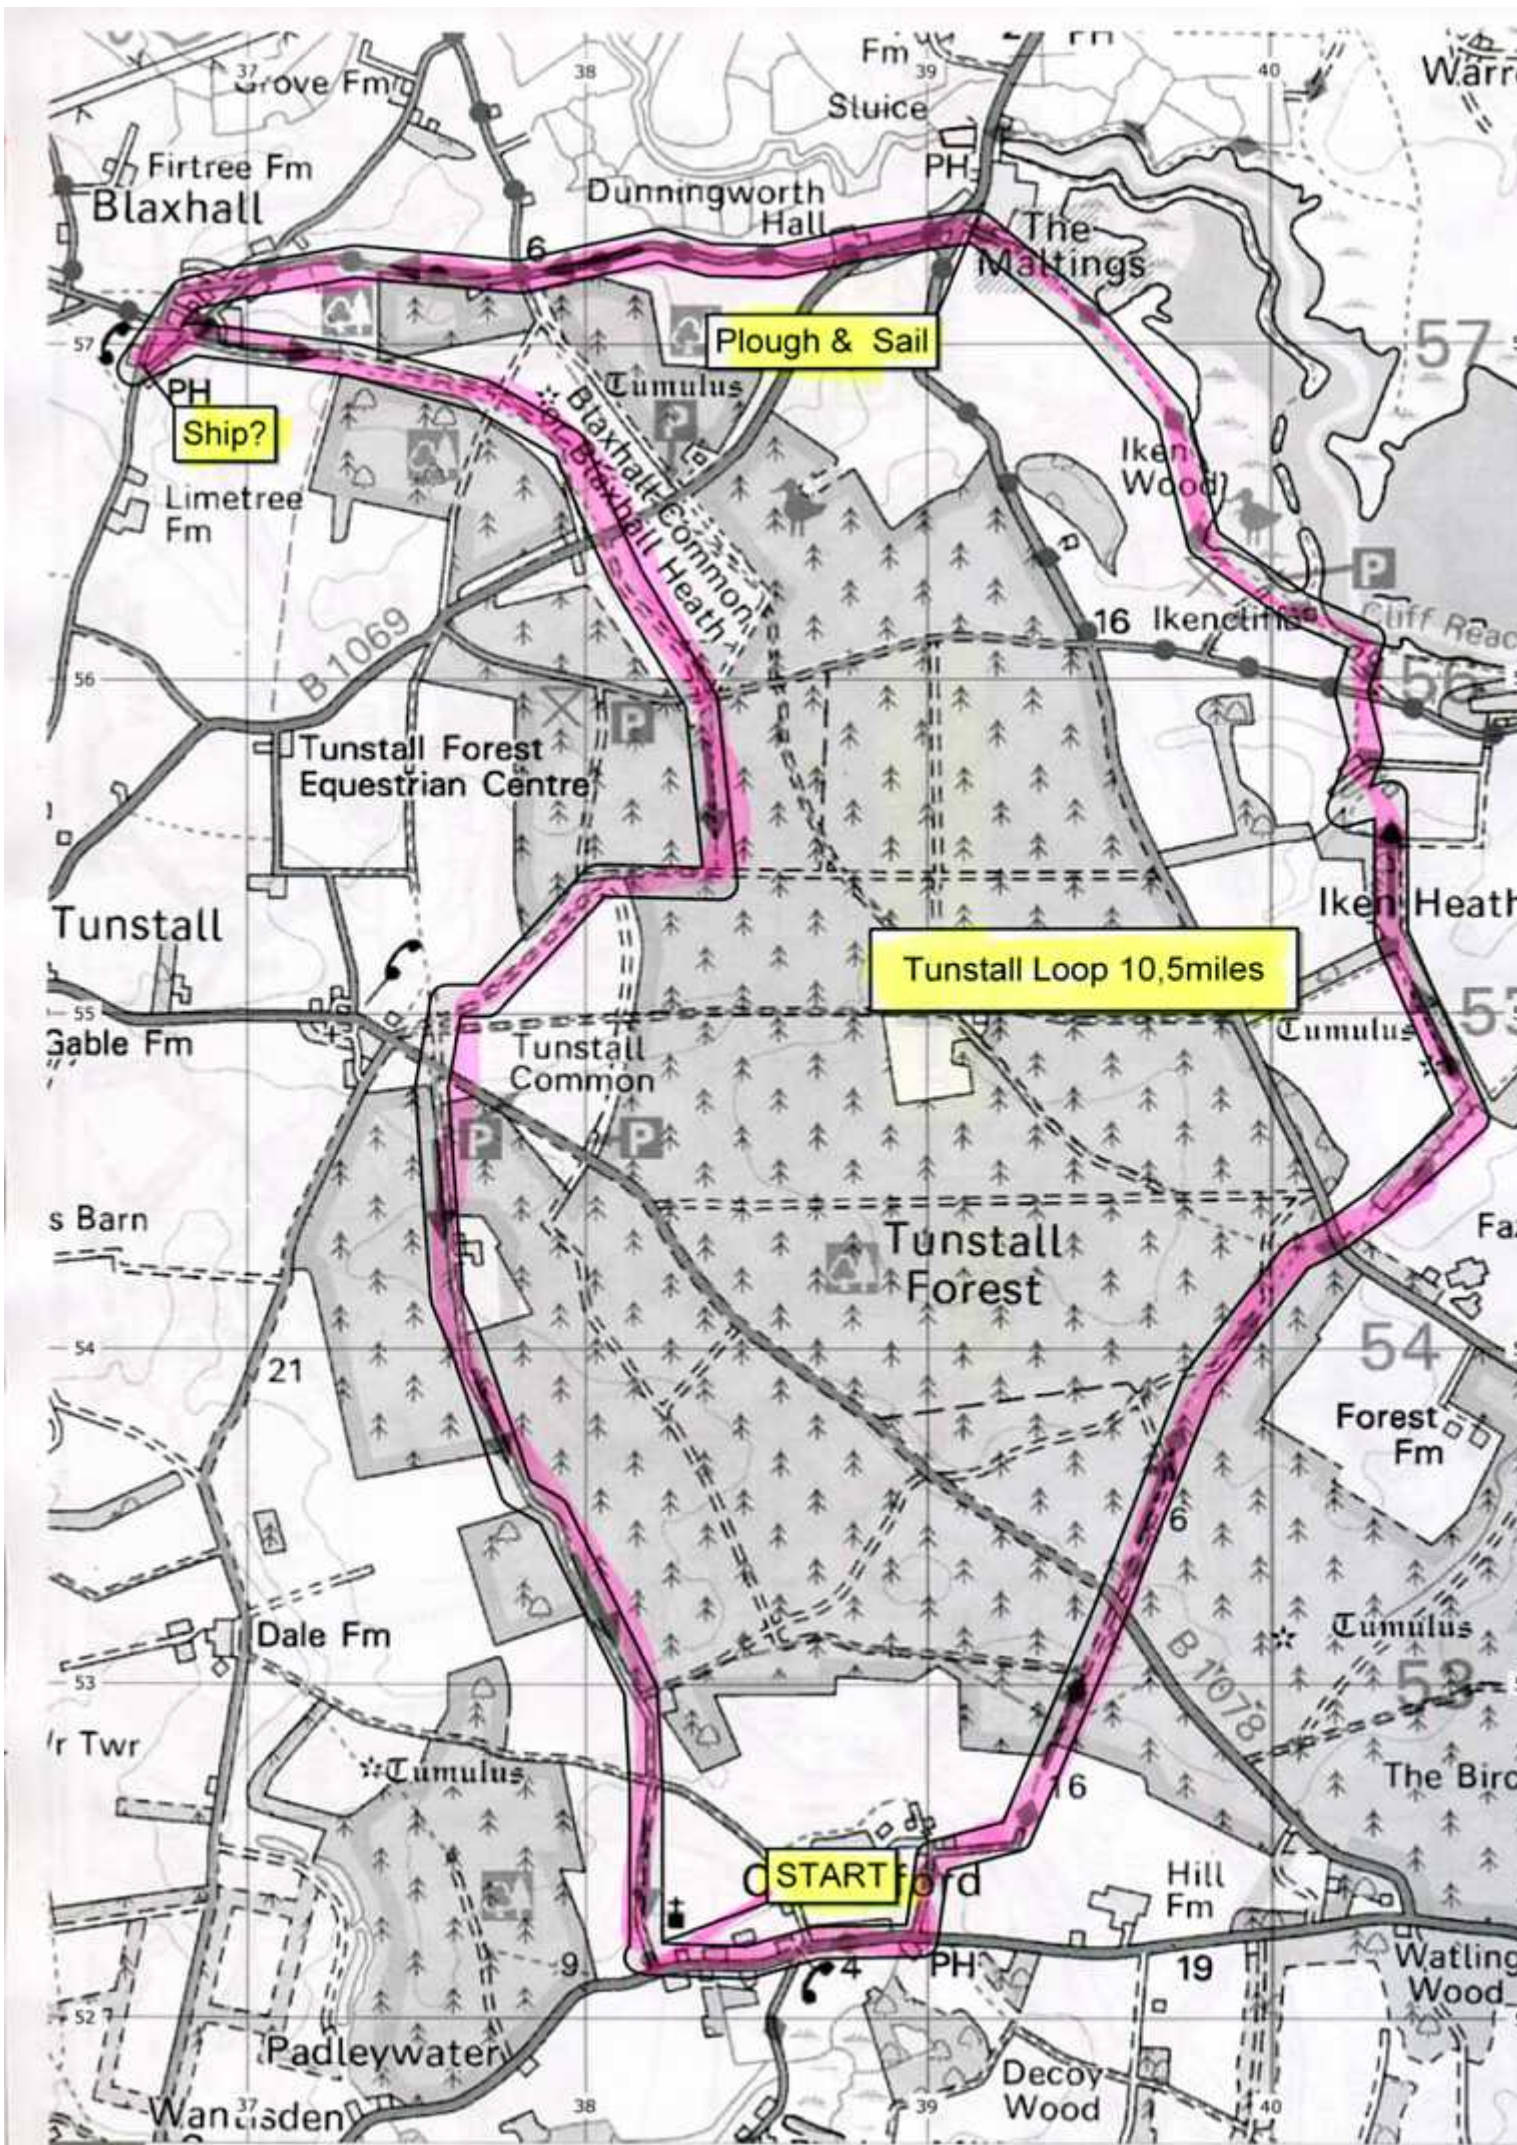

This product includes mapping licensed from Ordnance Survey with the permission of the Controller of Her Majesty's Stationery Office. © Crown Copyright 2010. All rights reserved. License Number: PU 100040261. This map was generated and printed by Tracklogs Digital Mapping.

For more information see www.tracklogix.co.uk

START

Seawall Ore Bit 10 miles

Jolly Sailor

WOODRIDGE

Seckford Ten

Not at high tide

Pub pause

START

Shottley 10.4

START

Pause

VEHICLE FERRY FROM
HARWICH INTERNATIONAL PORT TO
ESBJERG
19 hours

PH
Ship?

Plough & Sail

Tunstall Loop 10.5 miles