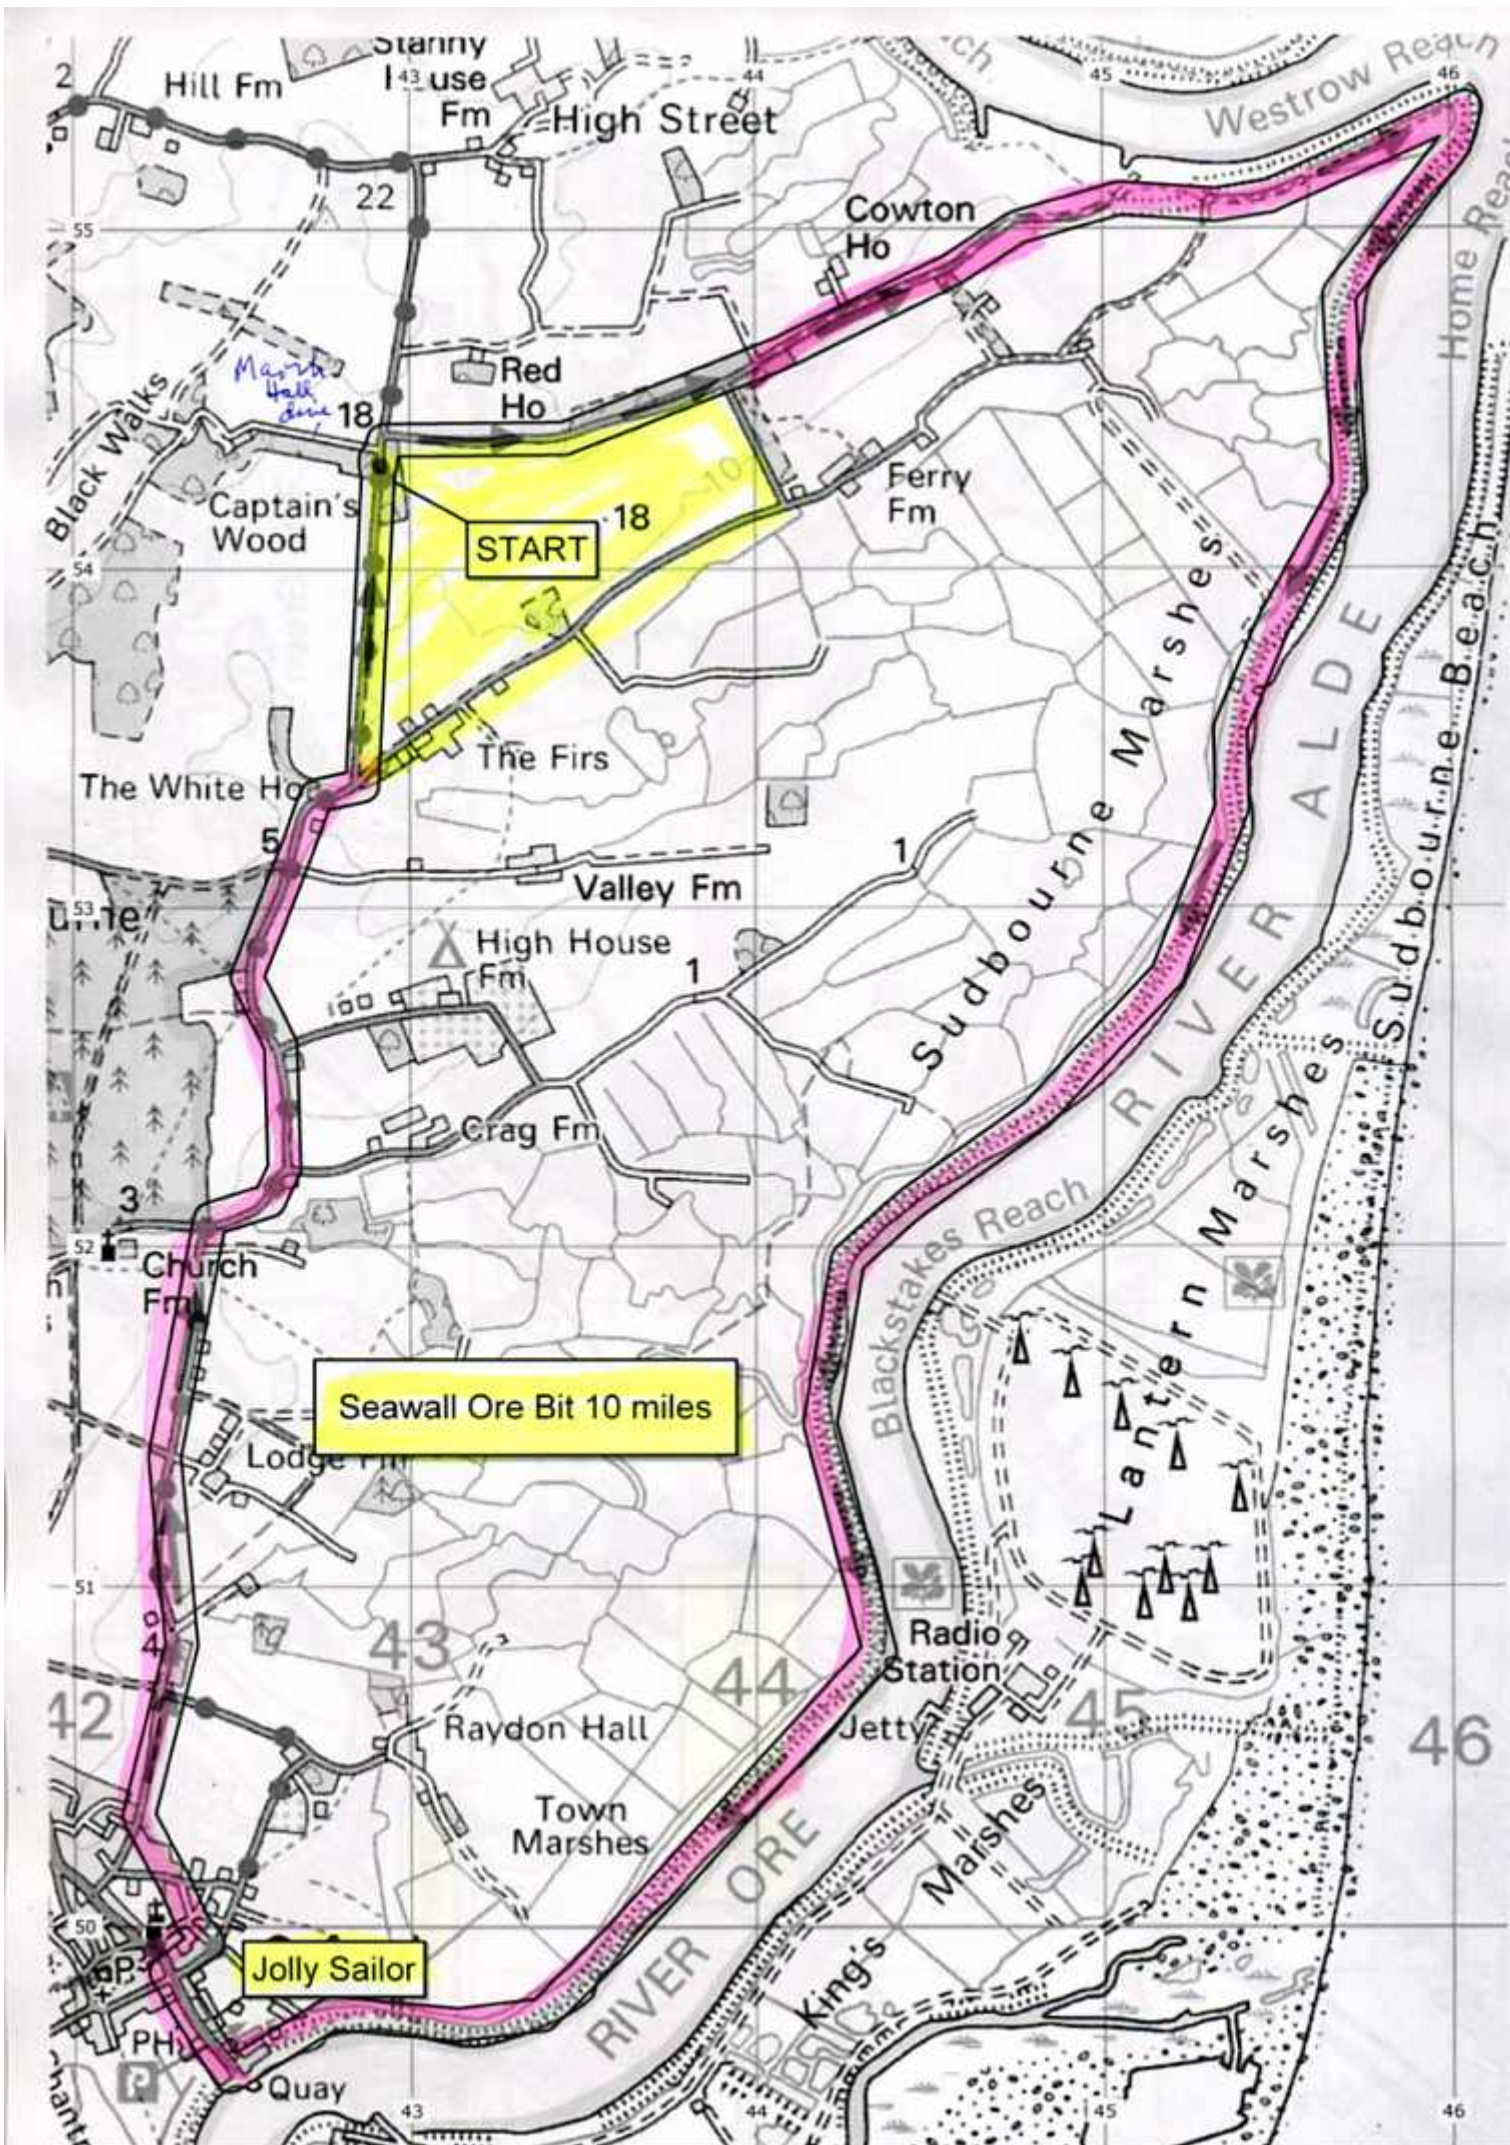

This product includes mapping licensed from Ordnance Survey with the permission of the Controller of Her Majesty's Stationery Office. © Crown Copyright 2010. All rights reserved. License Number: PU 100040261. This map was generated and printed by Tracklogs Digital Mapping.

For more information see www.tracklogix.co.uk

START

Seawall Ore Bit 10 miles

Jolly Sailor

WOODRIDGE

Seckford Ten

Not at high tide

Pub pause

START

Shottley 10.4

START

Pause

VEHICLE FERRY FROM
HARWICH INTERNATIONAL PORT TO
ESBJERG
19 hours

PH
Ship?

Plough & Sail

Tunstall Loop 10.5 miles