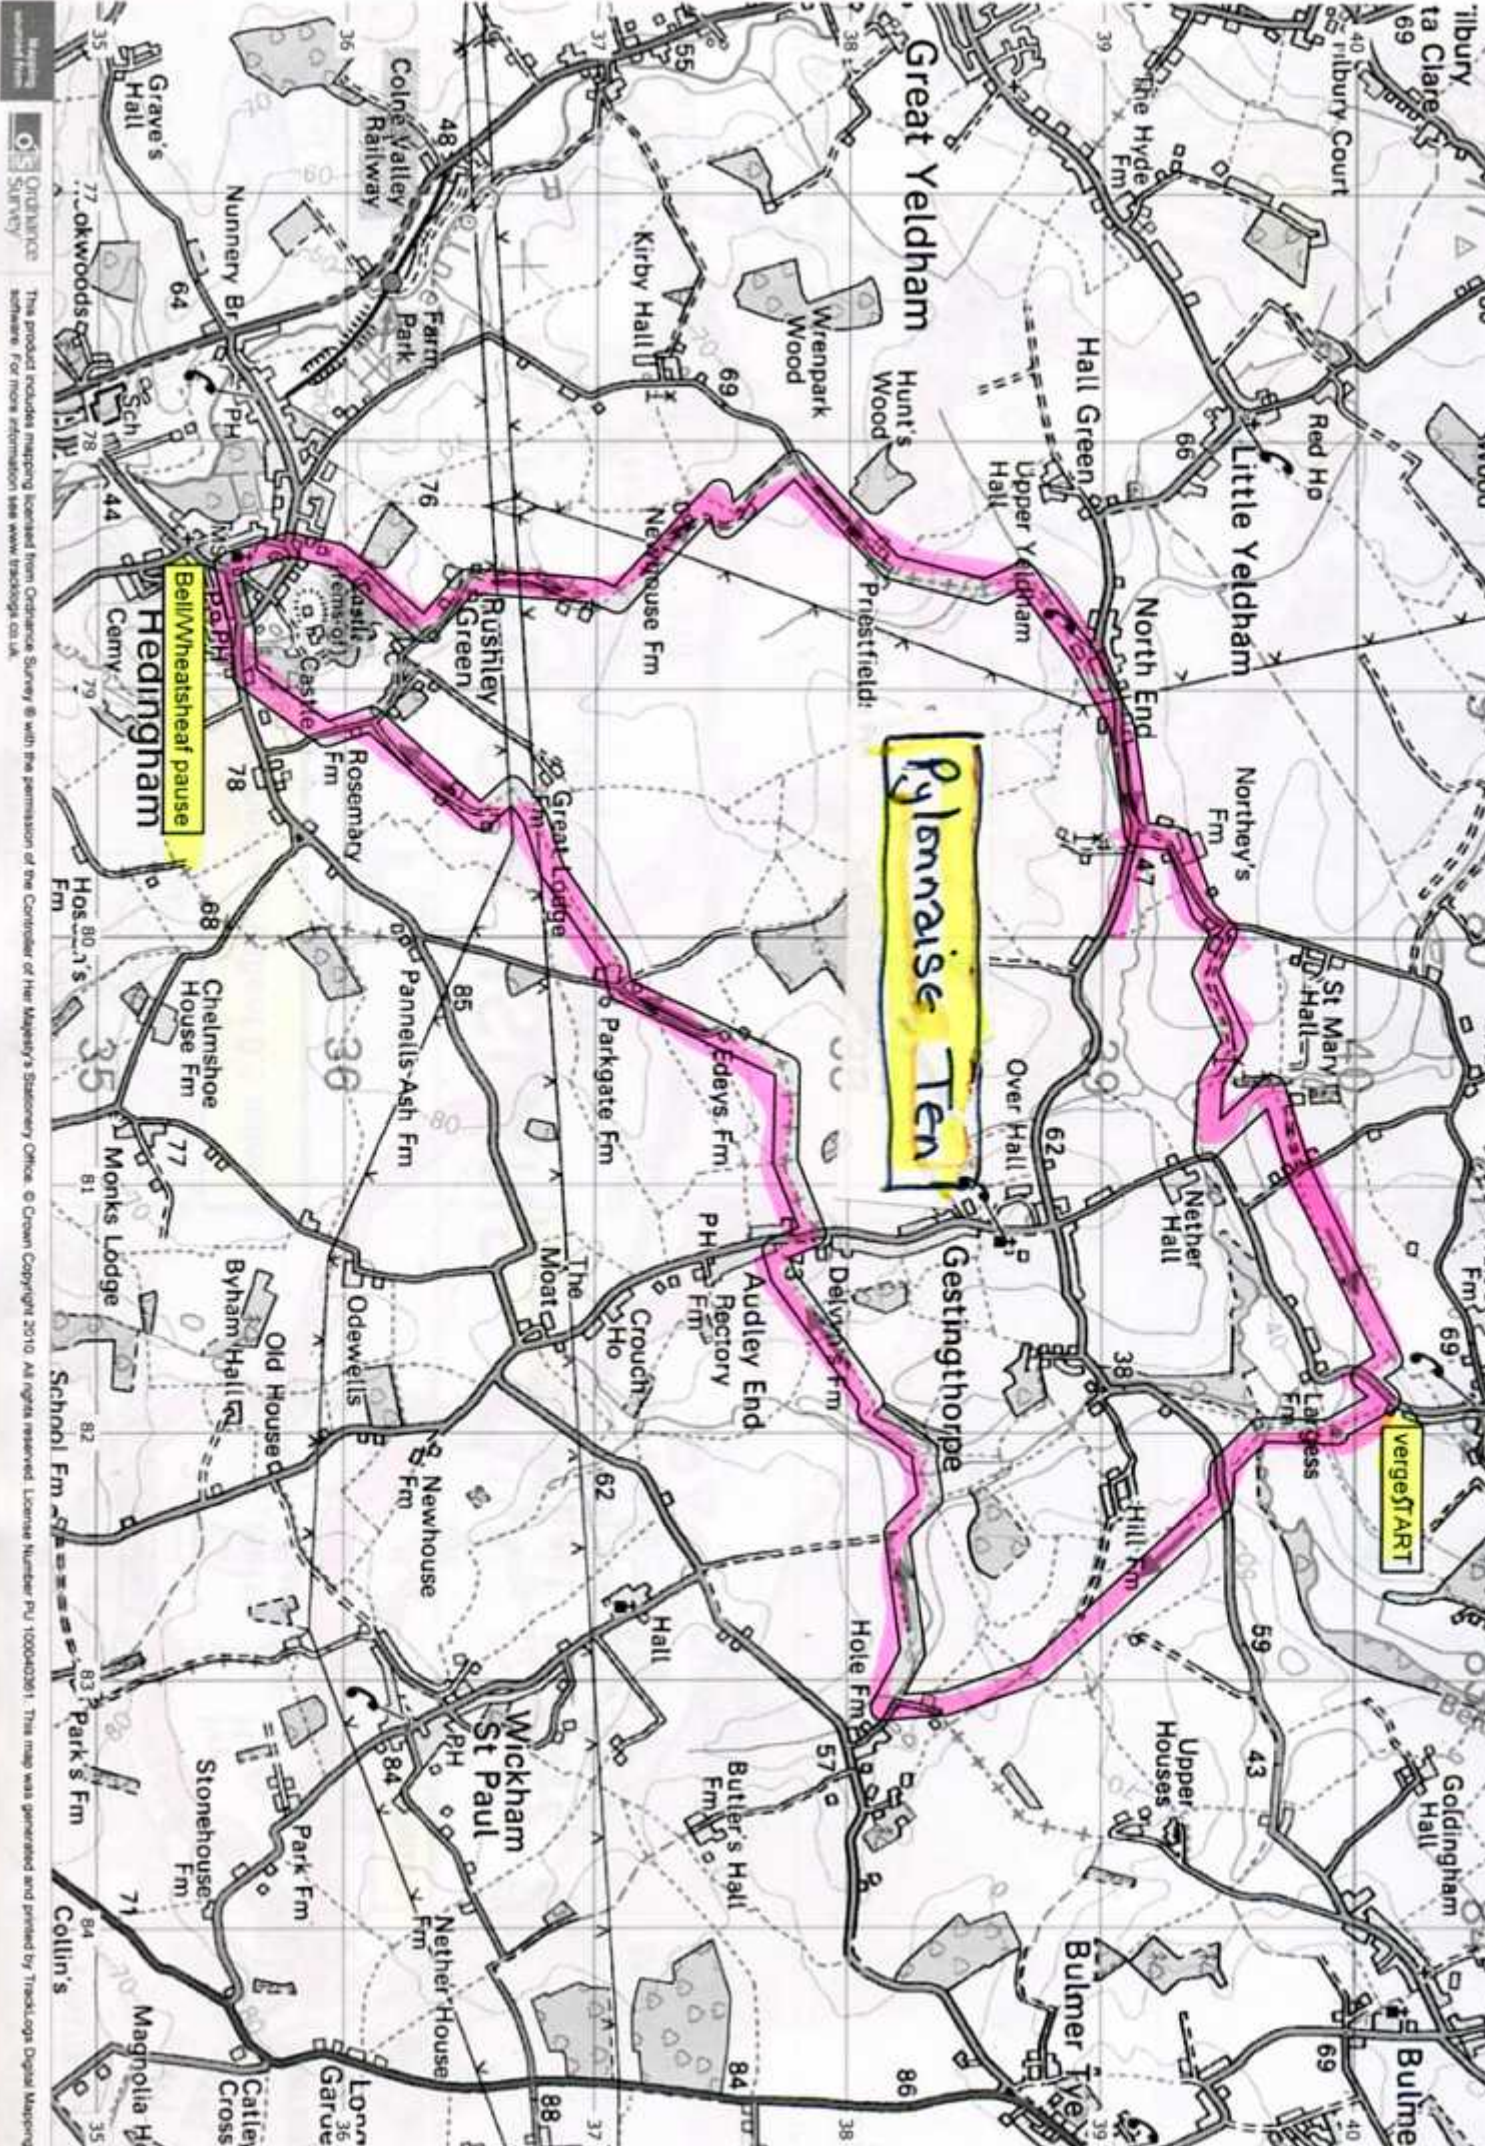

This product includes mapping licensed from Ordnance Survey & with the permission of the Controller of Her Majesty's Stationery Office. © Crown Copyright 2010. All rights reserved. License Number: PU 100040261. This map was generated and printed by Tracklogs Digital Mapping.