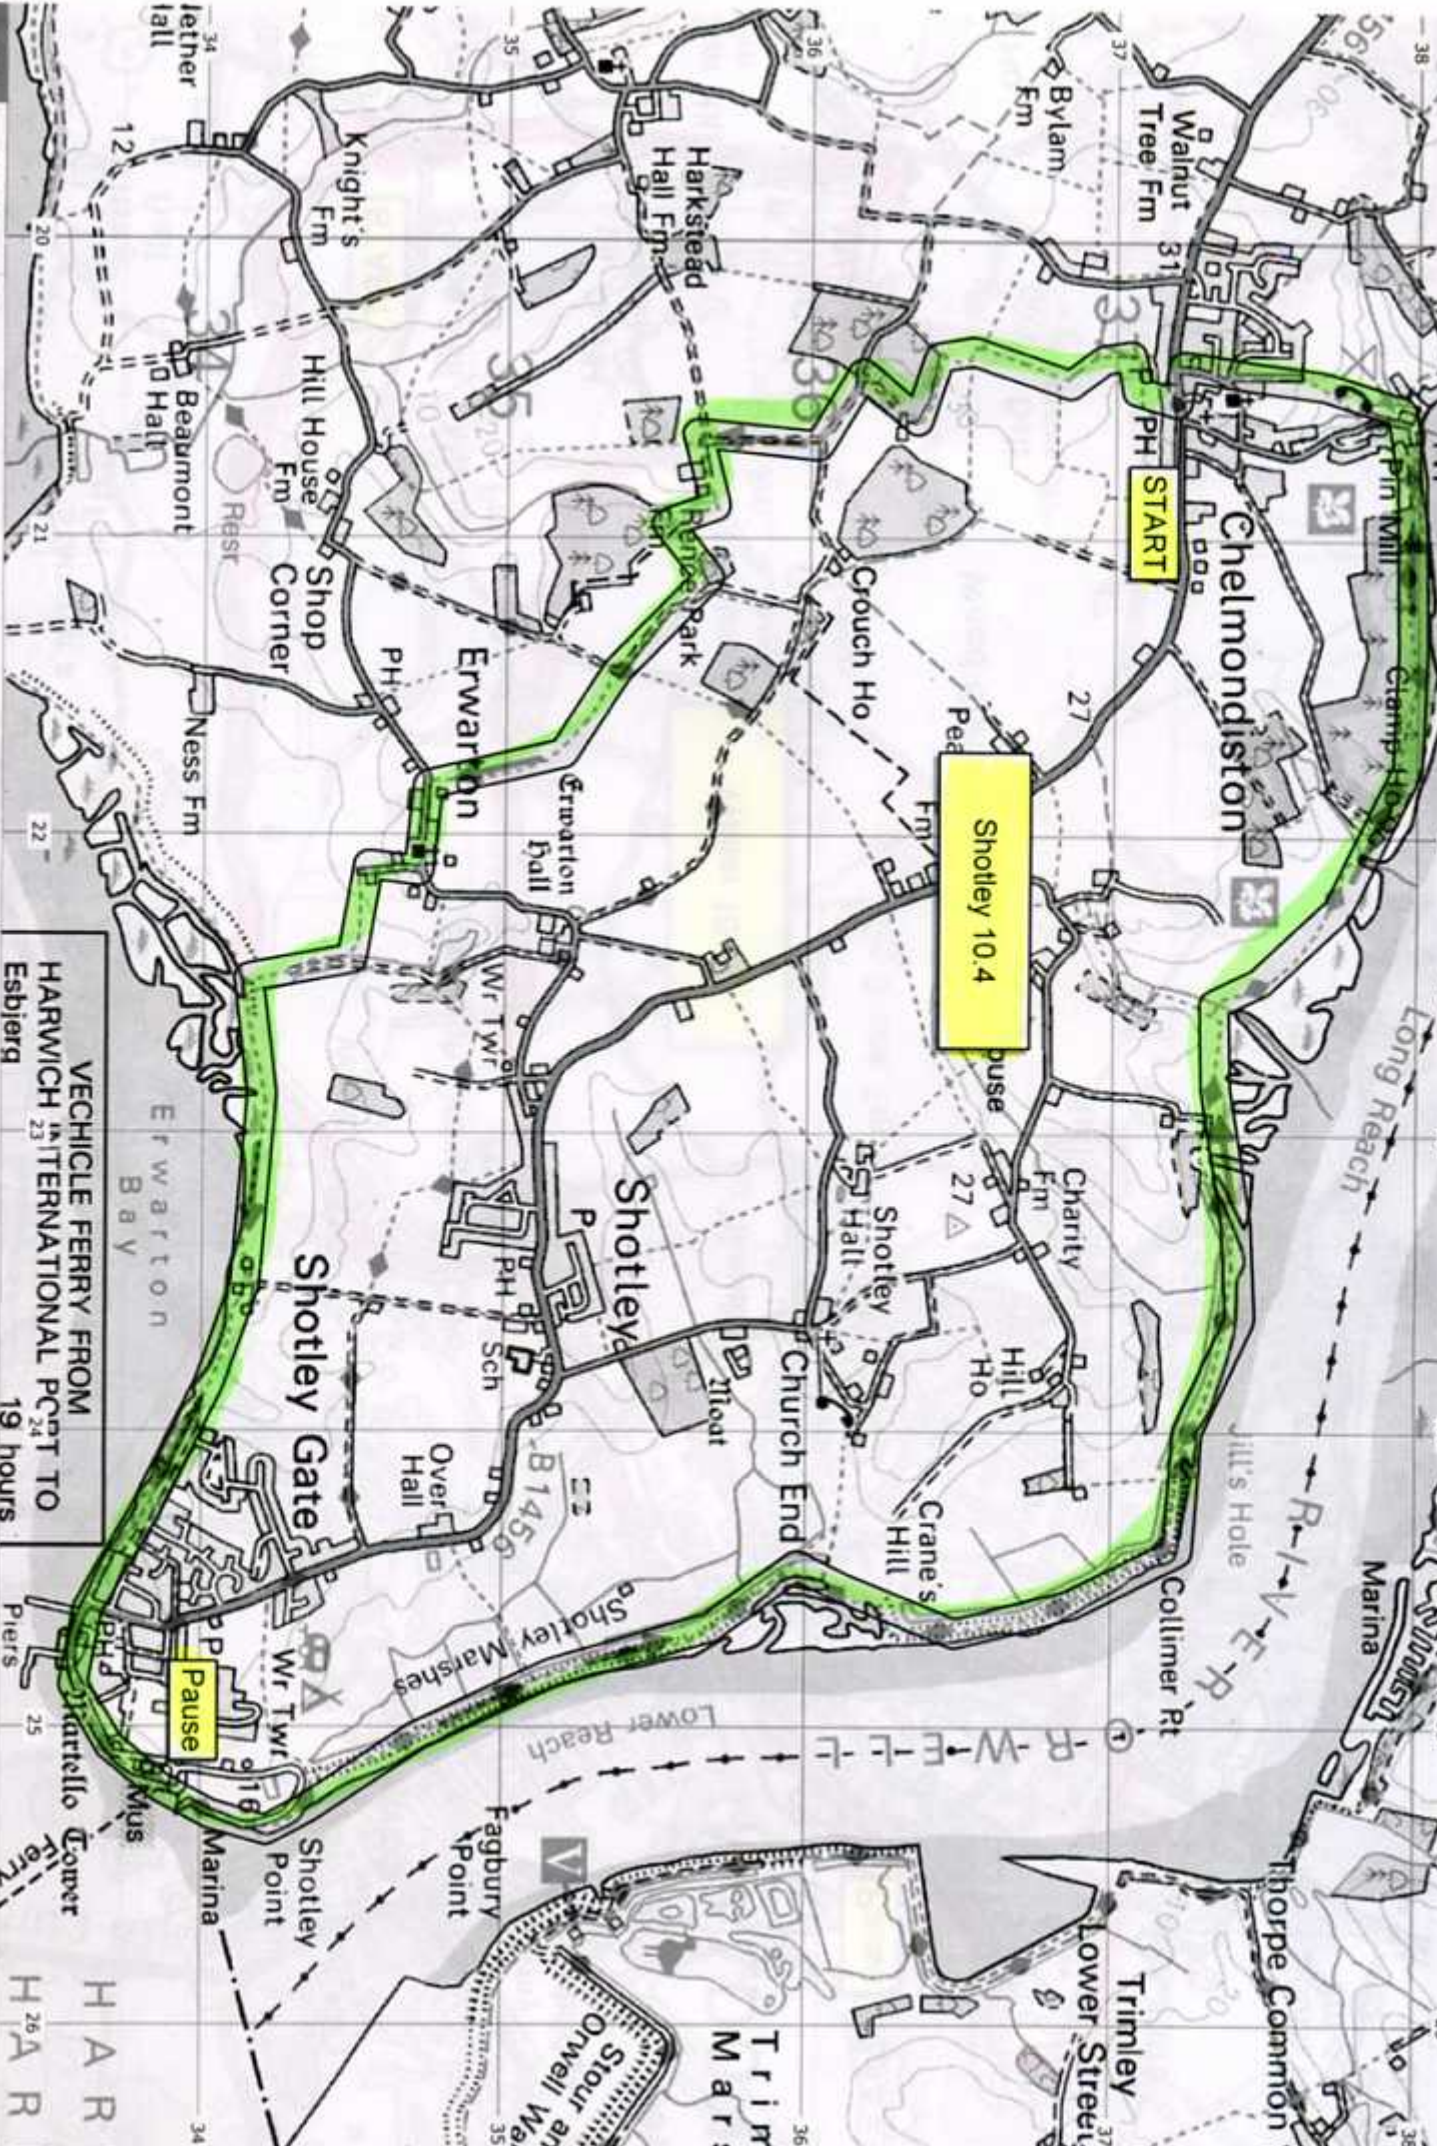

This product includes mapping licensed from Ordnance Survey with the permission of the Controller of Her Majesty's Stationery Office. © Crown Copyright 2010. All rights reserved. License Number: PU 100040261. This map was generated and printed by Tracklogs Digital Mapping.

For more information see www.tracklogix.co.uk

START

Seawall Ore Bit 10 miles

Jolly Sailor

WOODRIDGE

Seckford Ten

Not at high tide

Pub pause

START

Shottley 10.4

START

Pause

VEHICLE FERRY FROM
HARWICH INTERNATIONAL PORT TO
ESBJERG
19 hours

PH
Ship?

Plough & Sail

Tunstall Loop 10.5 miles