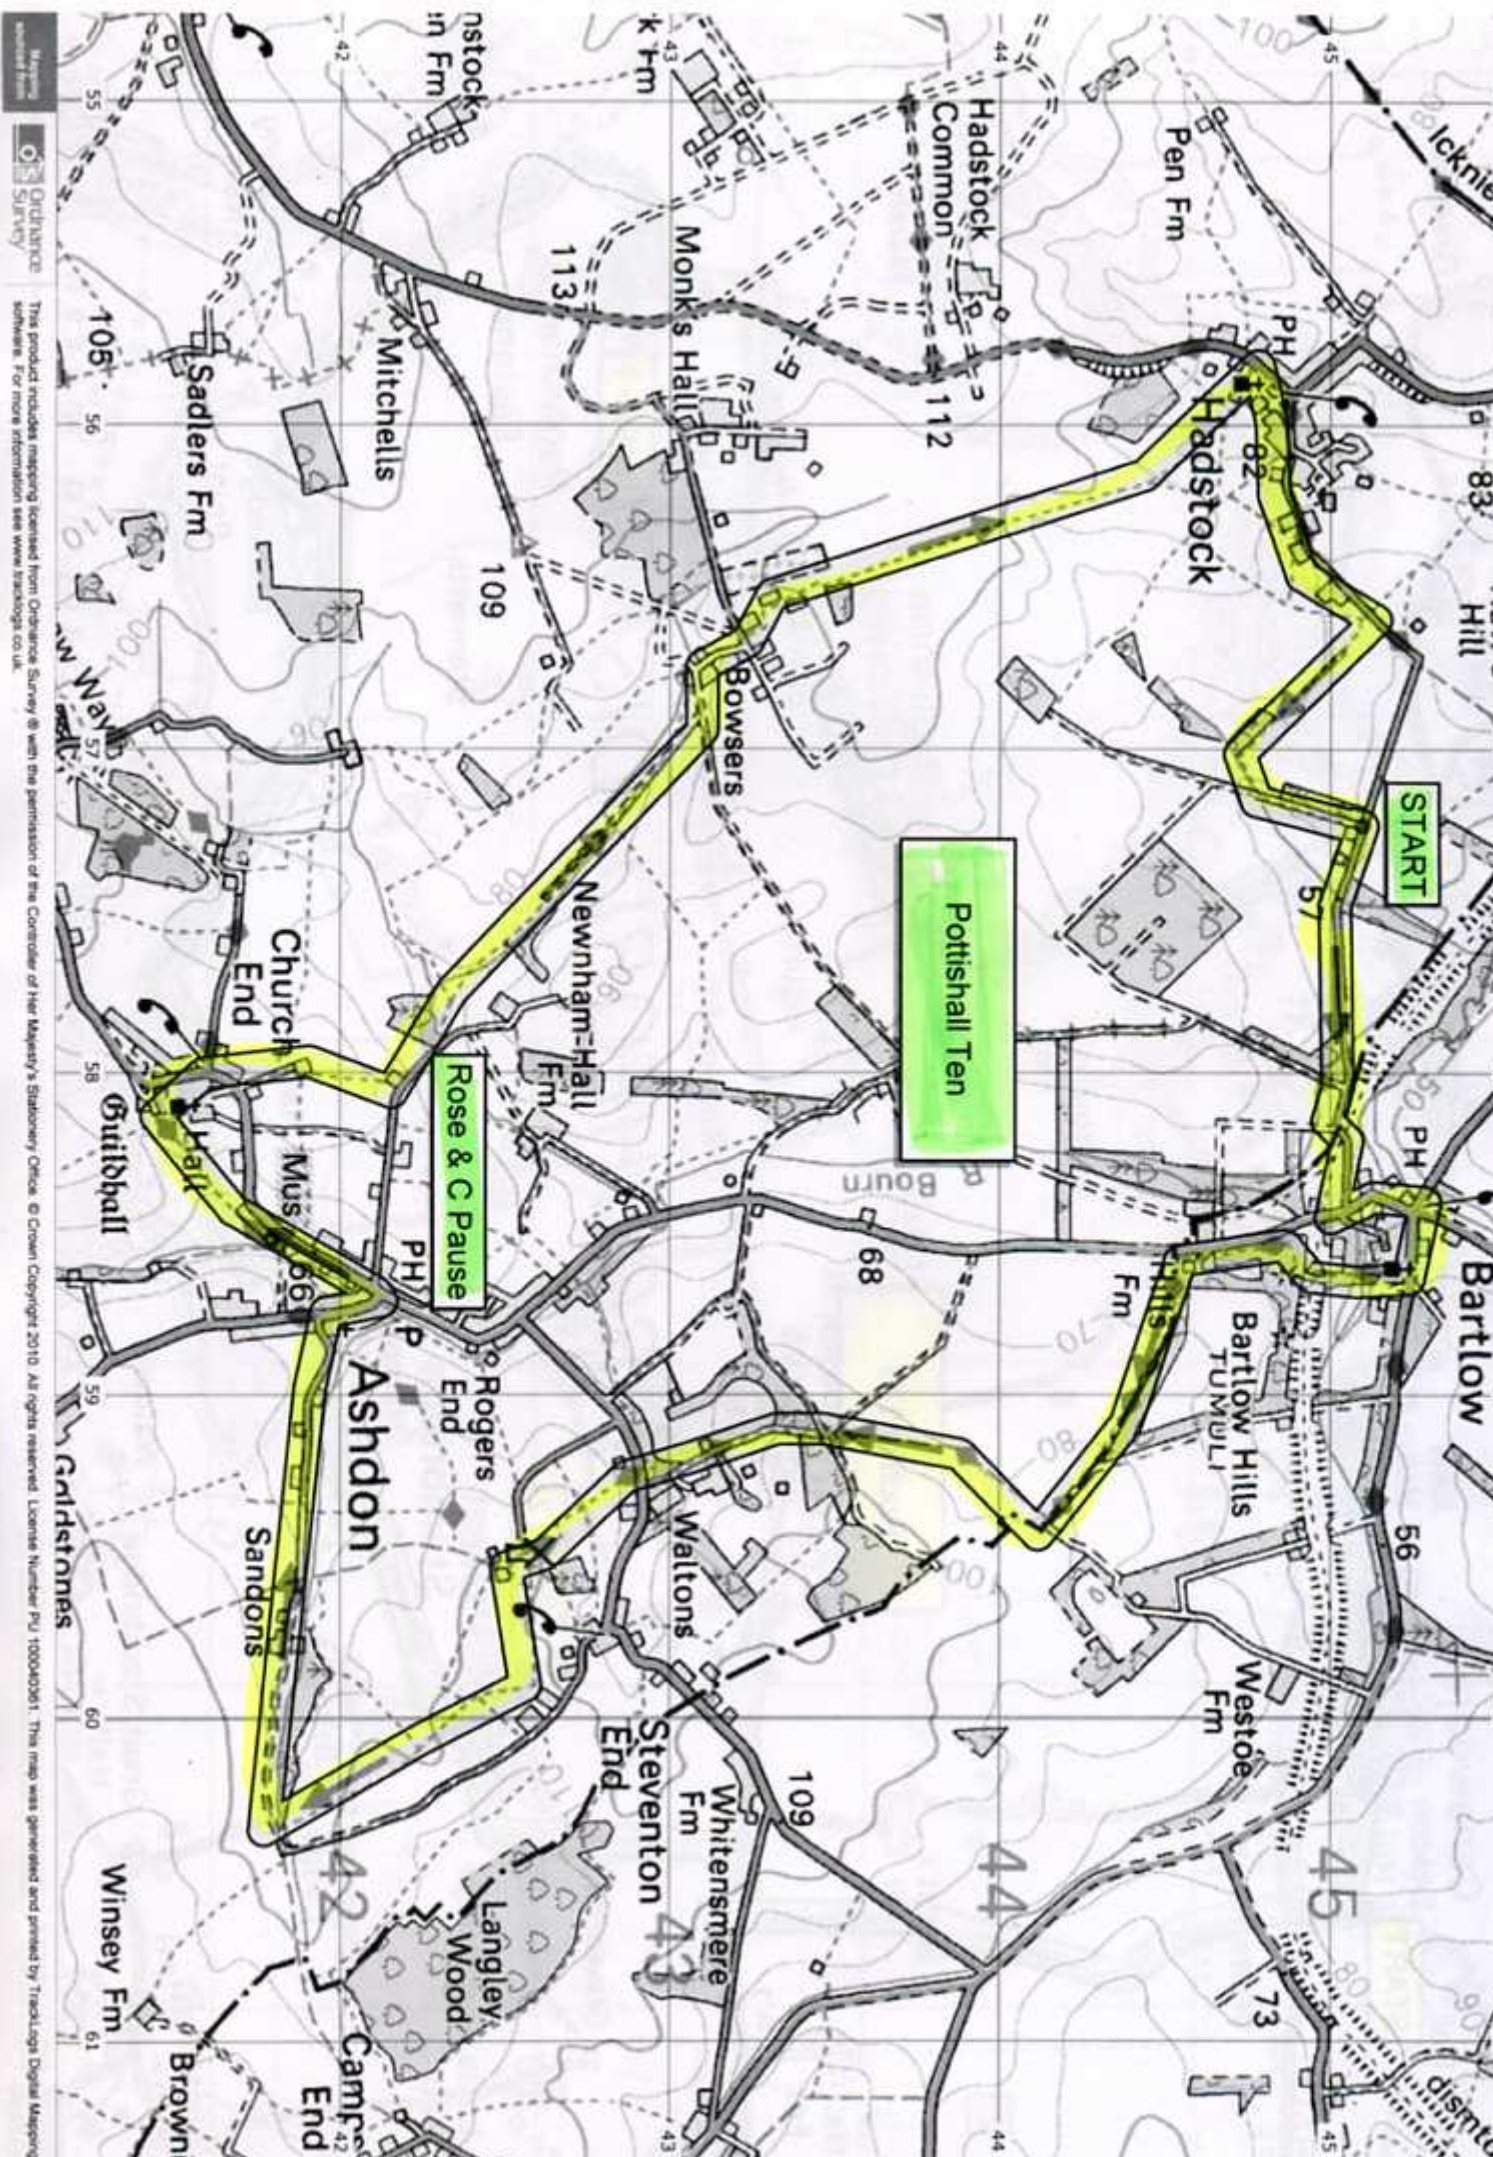

53 Daywalks Mapjog Summary 2010

Title	Start	Pause	miles
Barstable	Basildon PIPPS Hill	Langdon Crown	12
Belchamp Walter	Bulmer Tye	Sudbury Wagon & Horses	10.5
Bluebell	Stioke by Nayland	Bowerhouse Tye, B.Arms	10
Boreham	Boreham B1137 verge	Woodham Walter Q.Vic	11
Brain Valley	Fairstead Church	Silver End Western Arms	11
Butley Ferry	Capel St Andrew Green	Orford Jolly Sailor	11
Butterfly Plan	Mistley Walls	Manningtree Crown	10.2
Cattawade Ten	Brantham Cattawade	Stratford St Mary Anchor	10
Chafford	East tilbury, Coalhouse F.	Grays The Wharf	12.6
Chelmer Valley	Danbury Horne Row	Boreham Queens Head	11
Clavering	Berden	Arkesden Axe & C.	11
Equine	Carlton	Stetchworth Marquis of G	10.4
Dengie	Southminster	Burnham on Crouch Ship	9.4
Dunmow Flitch	Stebbing Watchhouse G	Great Dunmow D. Inn	9.5
Flambird Ring	Cold Norton VH	Bicknacre Brewers' Arms	11
Flybury Ring	Boyton Cross	Hollesley Shepherd&Dog	10
Foxearth	Foxearth Stourside	Clare Swan	11
Freshford	Hempstead verge	Great Sampford Plough	10
George Pause	Bocking Church	Shalford George	9.5
Guinea Wigg	Leavenheath layby	Bures Hamlet Eight Bells	10
Hallingbury	Hatfield Heath Church	Bedlar Green Sir John H.	10.5
Harlow	Old Harlow	Sheering Crown	11
Havering Liberty	Upminster, Hrnch Park	Aveley Old Ship	15
Hinckford	Rodbridge Picnic	Bel.St Paul Half Moon	11
Institutional	Eight Ash Green	Colchester Castle	10
Kesgrave	Kesgrave Bell Lane	Little Bealings Admirals Hd	11
Kingsfleet	Trimley St Mary Searsons	Felixstowe Ferry Victoria	11
Lexden	Stanway Ironlatch	Horkesley Half Butt	10.6
Lichen	Tuddenham Rec	Barton Mills Inn	10.2
Methersgate	Bromeswell Common Ln	Sutton Plough	11
Oakleys	Wrabness, Church	Great Oakley Maybush	10.5
Oates Eleven	Bulmer verge	Gestingthorpe Pheasant	11
Ongar	Fyfield Church	Chipping Ongar Cock	10.5
Nunty Ring	Coggeshall Clock	Pattiswick Compasses	11
Postman Ten	Hatfield Peverel BP	Woodham Walter Bell	10
Pottishall	Hadstock windpump	Ashdon Rose & Crown	10
Pylonnaise Weave	Belchamp Walter	Castle Hedingham Bell	10
Rochford	Canewdon Church	Paglesham Plough & Sail	11
Samson Loop	Brightlingsea Samson Rd	Brightlingsea Two Brewers	10.4
Seawall Ore Bit	Sudbourne, Marshhall Dr	Orford Jolly Sailor	10
Seawick	Jaywick off Meadow Way	St Osyth Red Lion	10
Seckford	Melton Riverside	Martlesham Red Lion	10
Shotley	Chelmondiston carpark	Shotley Shipwreck	10.4
Tangham	Wantisden, Tangham Farm	Shottisham Sorrel Horse	10
Tenpenny	Alresford War Meml	Thorrington Red Lion	10.5
Tunstall	Chillesford Church	Blaxhall Red Lion	10.5
Uttlesford	Great Chesterford	Saffron Walden Kings A	11.5
Walter	Ulting Hoe Mill	Maldon, Hythe	10.1
Waltham	Waltham Fishers' Grn	Bumble Green K.Harold Hd	10
Wherstead	Belstead Church	Freston Boot	10
Winstree	Tiptree blue Tesco	Layer Breton H & Hounds	10
Witham	Rivenhall Rickstones Frm	Coggeshall Fleece	11.7
Wuthering Pyefleet	West Mersea Seaview	East Mersea Dog & P.	9.5