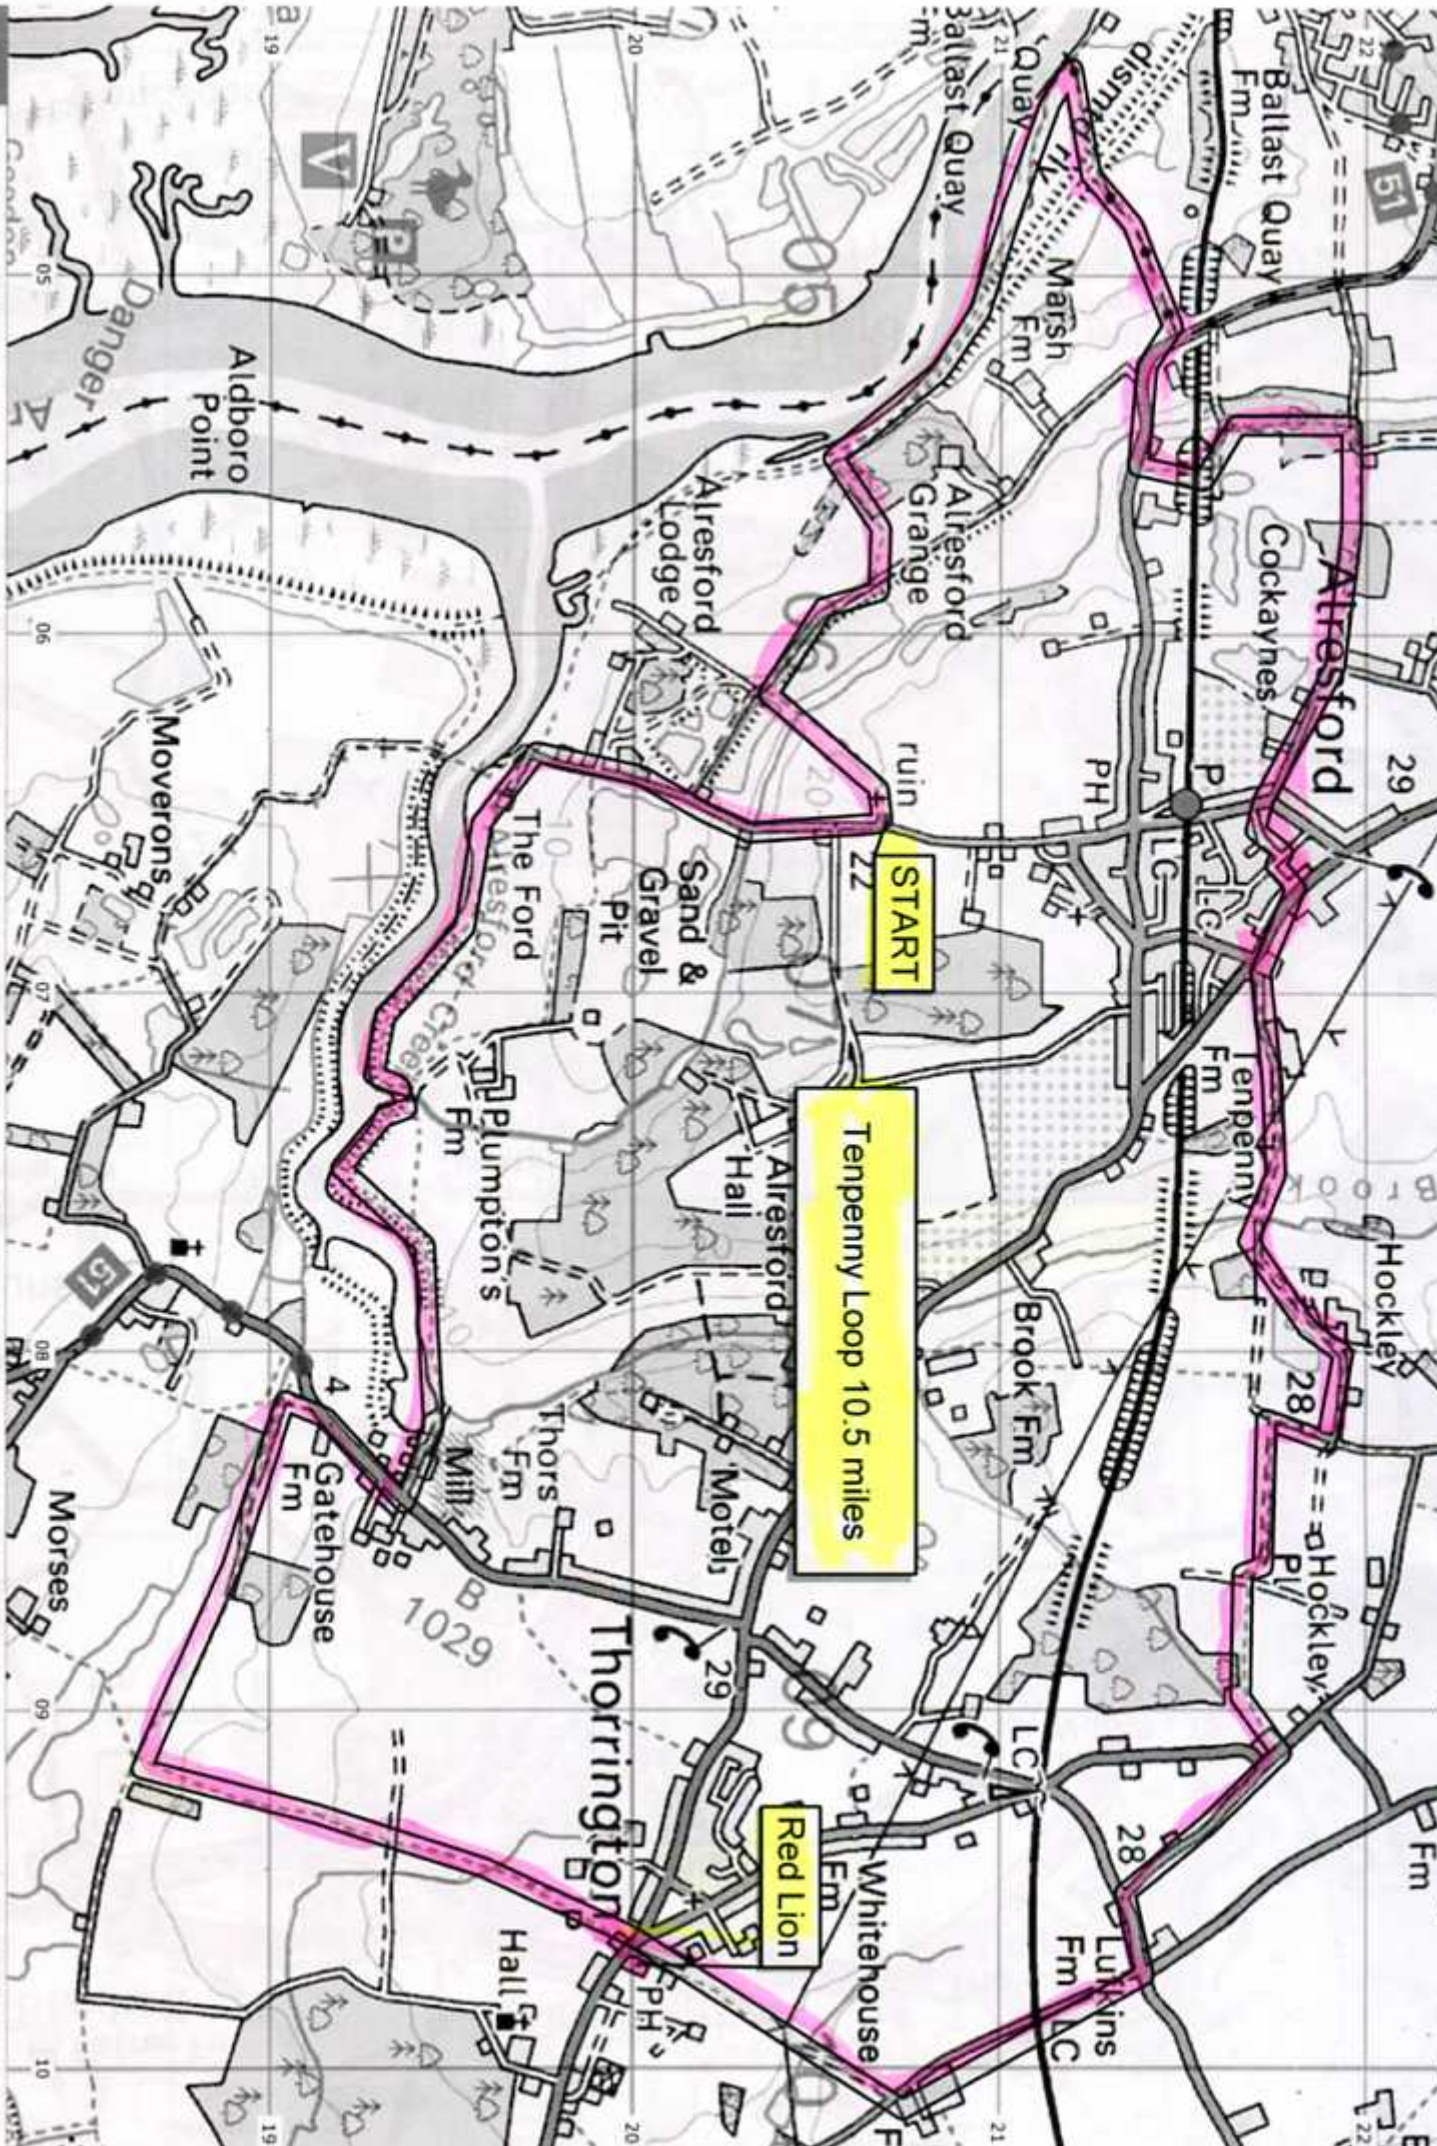

This product includes mapping licensed from Ordnance Survey with the permission of the Controller of Her Majesty's Stationery Office. © Crown Copyright 2010. All rights reserved. License Number: PU 100040261. This map was generated and printed by Tracklogs Digital Mapping.

For more information see www.tracklogix.co.uk

START

Seawall Ore Bit 10 miles

Jolly Sailor

WOODRIDGE

Seckford Ten

Not at high tide

Pub pause

START

Shottley 10.4

START

Pause

VEHICLE FERRY FROM
HARWICH INTERNATIONAL PORT TO
ESBJERG
19 hours

PH
Ship?

Plough & Sail

Tunstall Loop 10.5 miles