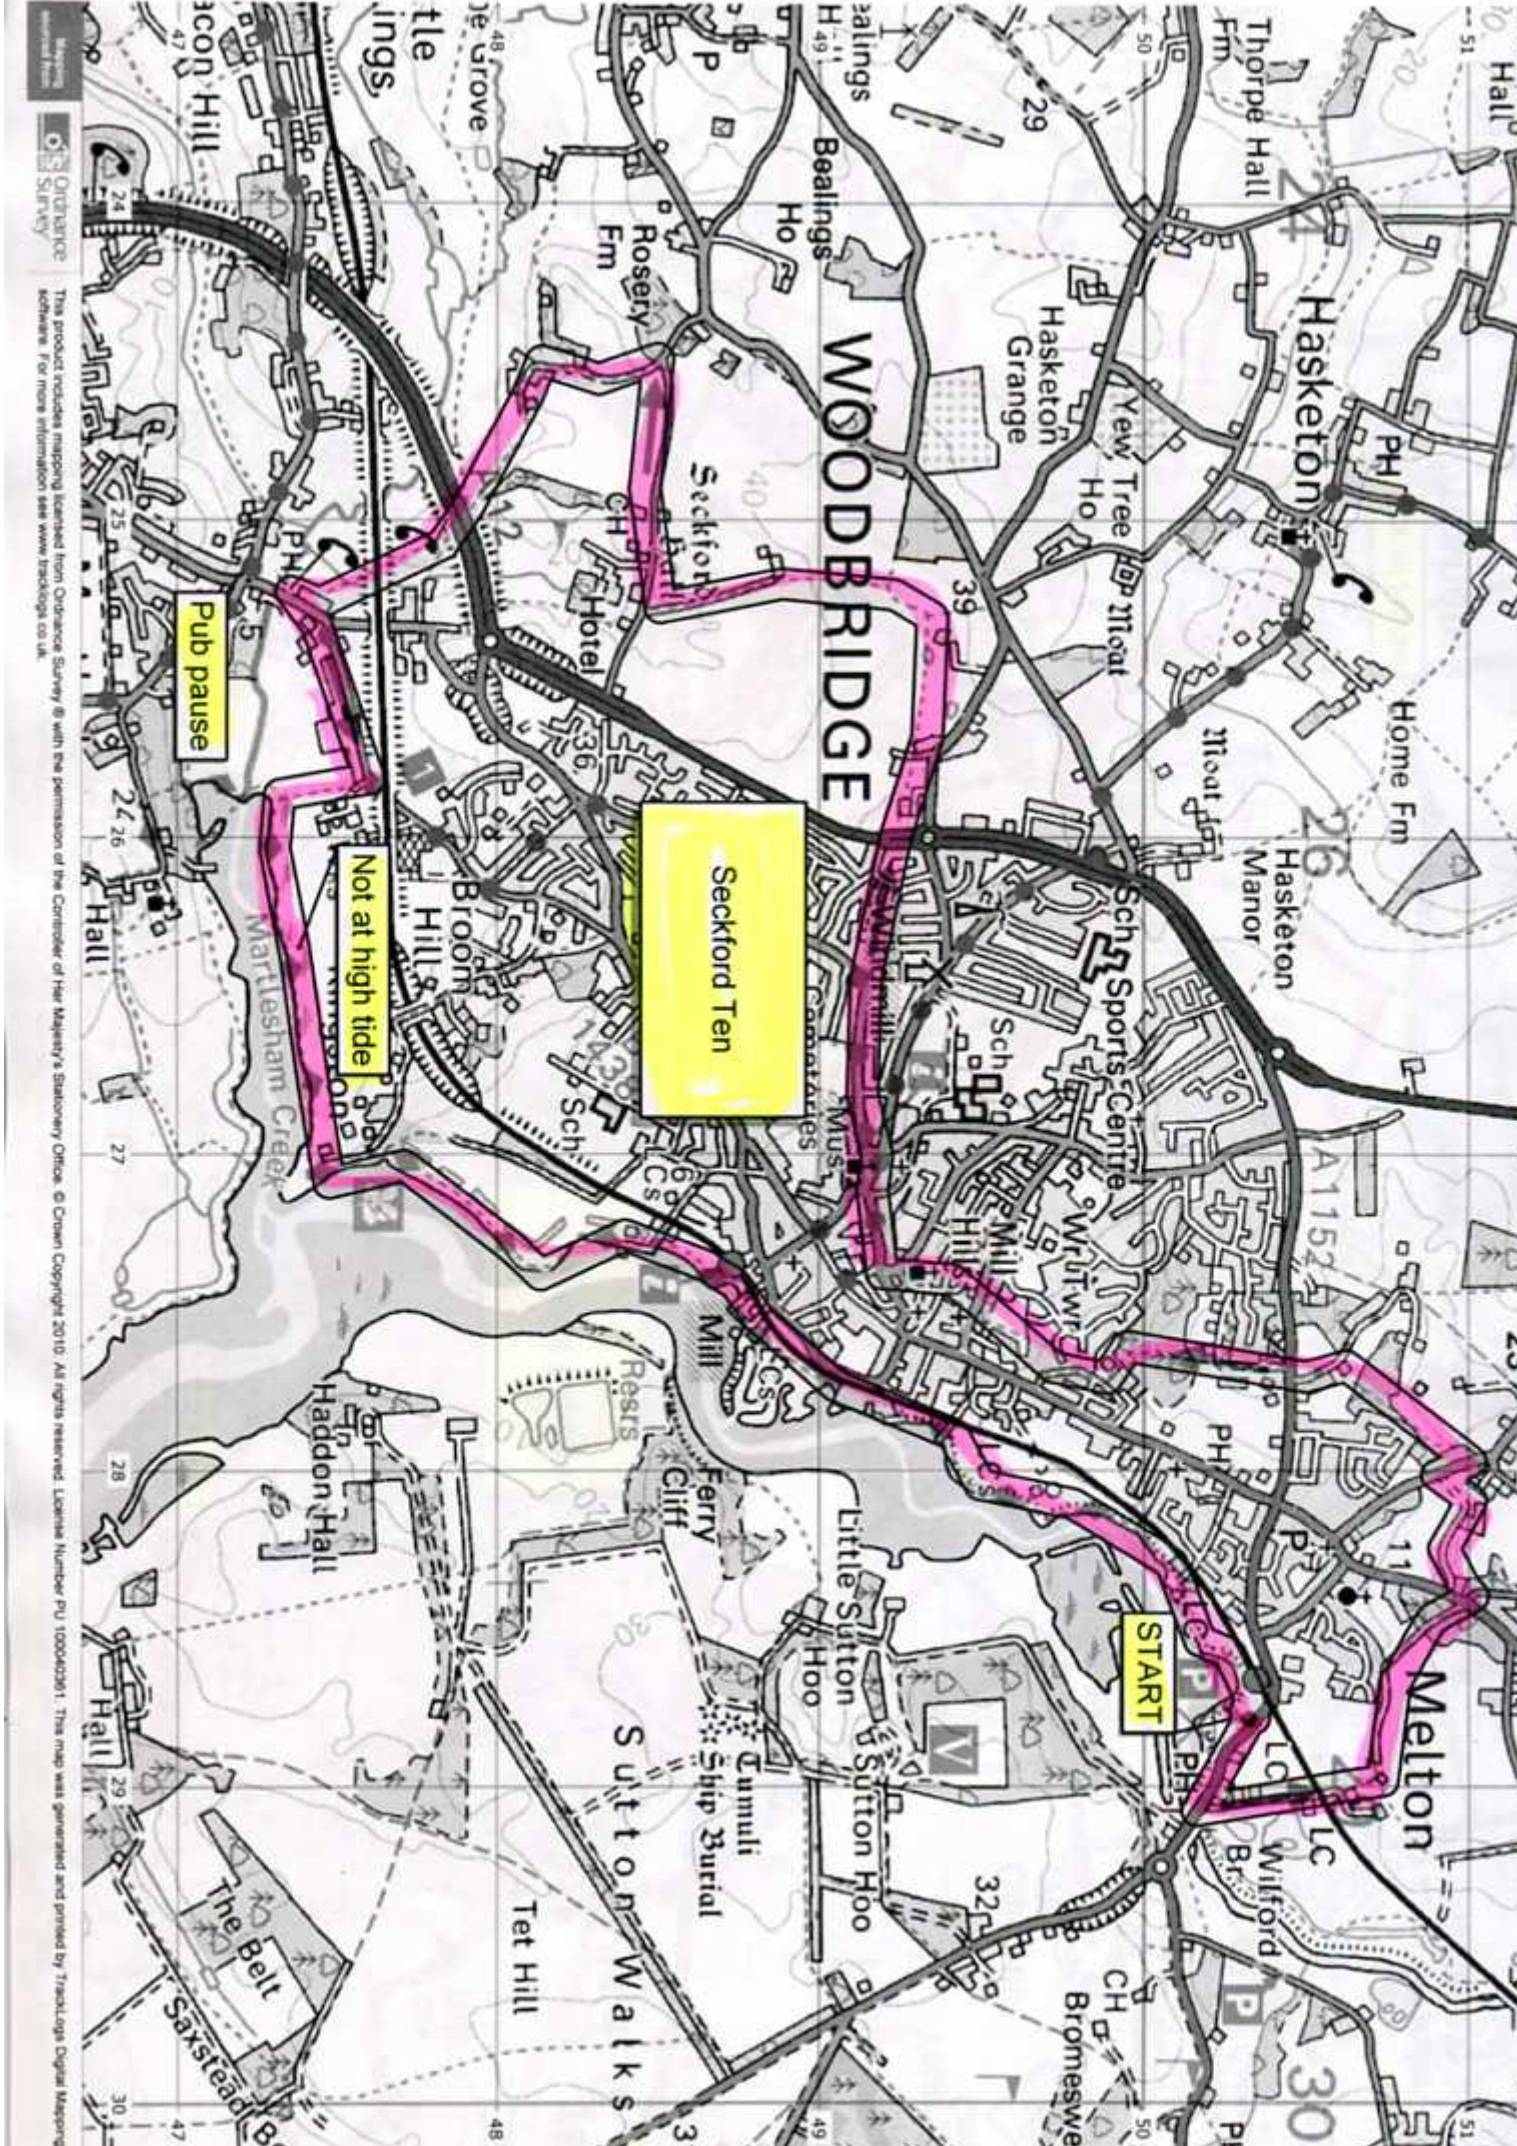

This product includes mapping licensed from Ordnance Survey with the permission of the Controller of Her Majesty's Stationery Office. © Crown Copyright 2010. All rights reserved. License Number: PU 100040261. This map was generated and printed by Tracklogs Digital Mapping.

For more information see www.tracklogix.co.uk

START

Seawall Ore Bit 10 miles

Jolly Sailor

WOODRIDGE

Seckford Ten

Not at high tide

Pub pause

START

Shottley 10.4

START

Pause

VEHICLE FERRY FROM
HARWICH INTERNATIONAL PORT TO
ESBJERG
19 hours

PH
Ship?

Plough & Sail

Tunstall Loop 10.5 miles